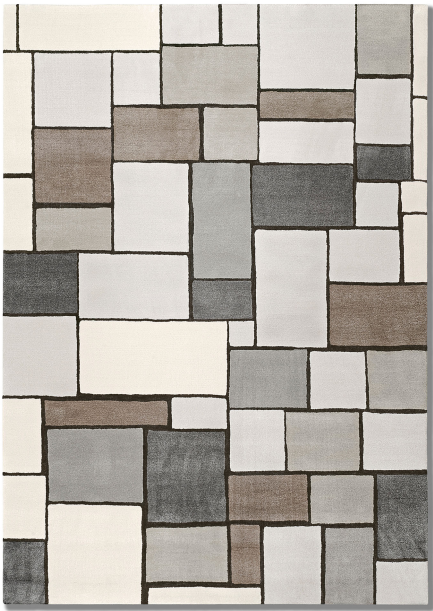

LEPERE

PRODUCT

Pasiegas Rug

DESCRIPTION

Designed by De Rivera Moreno-Torres 2014. Hand-tufted. One Size: 170x240 cm

DIMENSIONS

170x240 cm

LINE