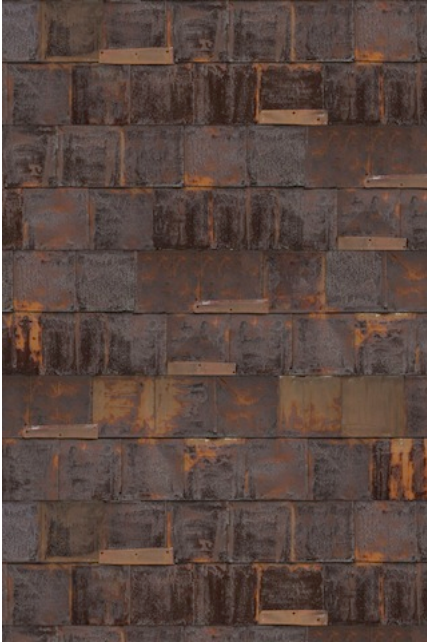

LEPERE

PRODUCT

Piet Hein Eek Rusted Metal - PHE 19

DESCRIPTION

- UNCOATED
- NO REPEAT!
- heavy-duty wallpaper with paper top-layer and non-woven backing
- colourfast and washable with a soft cloth
- no wallpapering table necessary, glue is applied to the wall
- lead time 1-2 weeks

DIMENSIONS

Roll Size: 19" x 394"

LINE

NLXL Wallpaper