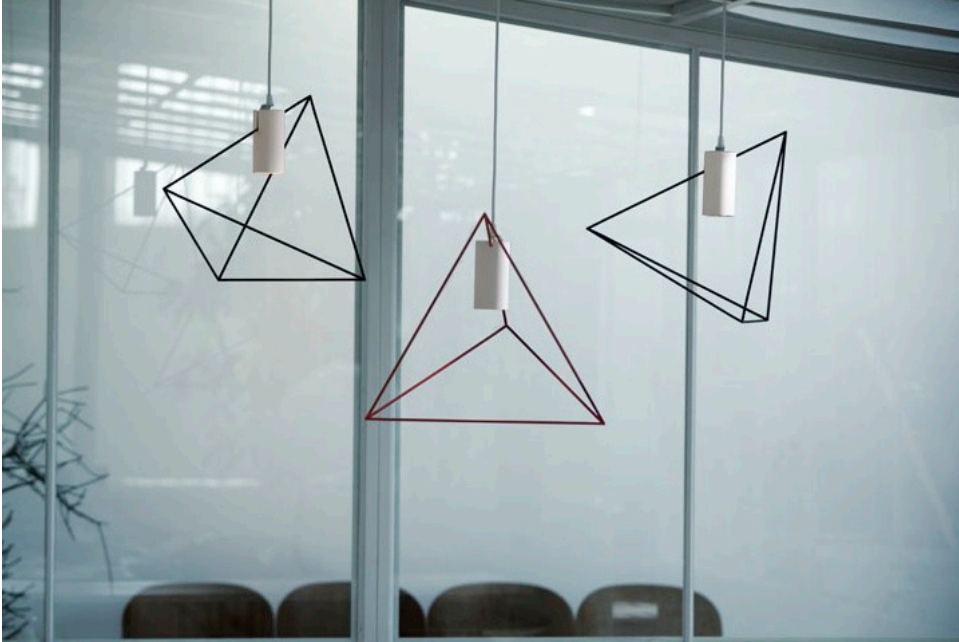

LEPERE

PRODUCT

Rock Garden Single Pendant

DESCRIPTION

A single wire prism suspended from its cord

DIMENSIONS

Light emanates from the LED bulb in the center of the fixture. Available in various finishes.

LINE

Pallucco