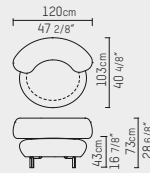

Upholstery

Fabric cat. P, Piet Boon fabric.
Leather cat. D and S, Piet Boon leather.

Feet

Light bronze (08)

Dark bronze (09)

Sofa large left 320 cm
PBC 06.30.01.--

Sofa large right 320 cm
PBC 06.31.01.--

Sofa small left 240 cm
PBC 06.32.01.--

Sofa small right 240 cm
PBC 06.33.01.--

Longchair left 190 cm
PBC 06.34.01.--

Longchair right 190 cm
PBC 06.35.01.--

Armchair 120 cm
PBC 06.36.01.--

Pouf 110 cm
PBC 06.37.--

Cushion 40 x 40 cm
PBC 06.38.01.--

Cushion 50 x 50 cm
PBC 06.38.02.--