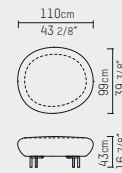

Upholstery

Fabric cat. P, Piet Boon fabric.
Leather cat. D and S, Piet Boon leather.

Feet

Light bronze (08)

Dark bronze (09)

Sofa large left 320 cm
PBC 06.30.01.--

Sofa large right 320 cm
PBC 06.31.01.--

Sofa small left 240 cm
PBC 06.32.01.--

Sofa small right 240 cm
PBC 06.33.01.--

Longchair left 190 cm
PBC 06.34.01.--

Longchair right 190 cm
PBC 06.35.01.--

Armchair 120 cm
PBC 06.36.01.--

Pouf 110 cm
PBC 06.37.--

Cushion 40 x 40 cm
PBC 06.38.01.--

Cushion 50 x 50 cm
PBC 06.38.02.--