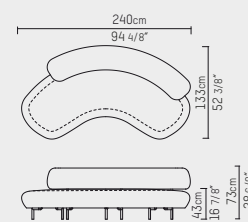

Upholstery

Fabric cat. P, Piet Boon fabric.
Leather cat. D and S, Piet Boon leather.

Feet

Light bronze (08)

Dark bronze (09)

Sofa large left 320 cm
PBC 06.30.01.--

Sofa large right 320 cm
PBC 06.31.01.--

Sofa small left 240 cm
PBC 06.32.01.--

Sofa small right 240 cm
PBC 06.33.01.--

Longchair left 190 cm
PBC 06.34.01.--

Longchair right 190 cm
PBC 06.35.01.--

Armchair 120 cm
PBC 06.36.01.--

Pouf 110 cm
PBC 06.37.--

Cushion 40 x 40 cm
PBC 06.38.01.--

Cushion 50 x 50 cm
PBC 06.38.02.--