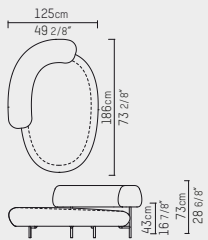

Upholstery

Fabric cat. P, Piet Boon fabric.
Leather cat. D and S, Piet Boon leather.

Feet

Light bronze (08)

Dark bronze (09)

Sofa large left 320 cm
PBC 06.30.01.--

Sofa large right 320 cm
PBC 06.31.01.--

Sofa small left 240 cm
PBC 06.32.01.--

Sofa small right 240 cm
PBC 06.33.01.--

Longchair left 190 cm
PBC 06.34.01.--

Longchair right 190 cm
PBC 06.35.01.--

Armchair 120 cm
PBC 06.36.01.--

Pouf 110 cm
PBC 06.37.--

Cushion 40 x 40 cm
PBC 06.38.01.--

Cushion 50 x 50 cm
PBC 06.38.02.--