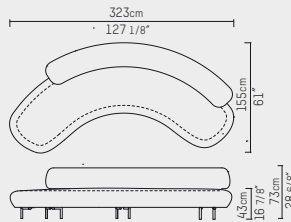

Upholstery

Fabric cat. P, Piet Boon fabric.
Leather cat. D and S, Piet Boon leather.

Feet

Light bronze (08)

Dark bronze (09)

Sofa large left 320 cm
PBC 06.30.01.--

Sofa large right 320 cm
PBC 06.31.01.--

Sofa small left 240 cm
PBC 06.32.01.--

Sofa small right 240 cm
PBC 06.33.01.--

Longchair left 190 cm
PBC 06.34.01.--

Longchair right 190 cm
PBC 06.35.01.--

Armchair 120 cm
PBC 06.36.01.--

Pouf 110 cm
PBC 06.37.--

Cushion 40 x 40 cm
PBC 06.38.01.--

Cushion 50 x 50 cm
PBC 06.38.02.--