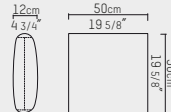

Upholstery

Fabric cat. P, Piet Boon fabric.
Leather cat. D and S, Piet Boon leather.

Feet

Light bronze (08)

Dark bronze (09)

Sofa large left 320 cm
PBC 06.30.01.--

Sofa large right 320 cm
PBC 06.31.01.--

Sofa small left 240 cm
PBC 06.32.01.--

Sofa small right 240 cm
PBC 06.33.01.--

Longchair left 190 cm
PBC 06.34.01.--

Longchair right 190 cm
PBC 06.35.01.--

Armchair 120 cm
PBC 06.36.01.--

Pouf 110 cm
PBC 06.37.--

Cushion 40 x 40 cm
PBC 06.38.01.--

Cushion 50 x 50 cm
PBC 06.38.02.--