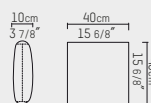

Upholstery

Fabric cat. P, Piet Boon fabric.
Leather cat. D and S, Piet Boon leather.

Feet

Light bronze (08)

Dark bronze (09)

Sofa large left 320 cm
PBC 06.30.01.--

Sofa large right 320 cm
PBC 06.31.01.--

Sofa small left 240 cm
PBC 06.32.01.--

Sofa small right 240 cm
PBC 06.33.01.--

Longchair left 190 cm
PBC 06.34.01.--

Longchair right 190 cm
PBC 06.35.01.--

Armchair 120 cm
PBC 06.36.01.--

Pouf 110 cm
PBC 06.37.--

Cushion 40 x 40 cm
PBC 06.38.01.--

Cushion 50 x 50 cm
PBC 06.38.02.--