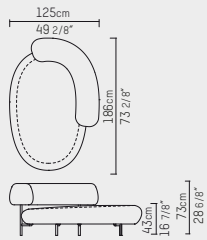

Upholstery

Fabric cat. P, Piet Boon fabric.
Leather cat. D and S, Piet Boon leather.

Feet

Light bronze (08)

Dark bronze (09)

Sofa large left 320 cm
PBC 06.30.01.--

Sofa large right 320 cm
PBC 06.31.01.--

Sofa small left 240 cm
PBC 06.32.01.--

Sofa small right 240 cm
PBC 06.33.01.--

Longchair left 190 cm
PBC 06.34.01.--

Longchair right 190 cm
PBC 06.35.01.--

Armchair 120 cm
PBC 06.36.01.--

Pouf 110 cm
PBC 06.37.--

Cushion 40 x 40 cm
PBC 06.38.01.--

Cushion 50 x 50 cm
PBC 06.38.02.--