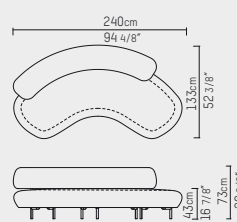

Upholstery

Fabric cat. P, Piet Boon fabric.
Leather cat. D and S, Piet Boon leather.

Feet

Light bronze (08)

Dark bronze (09)

Sofa large left 320 cm
PBC 06.30.01.--

Sofa large right 320 cm
PBC 06.31.01.--

Sofa small left 240 cm
PBC 06.32.01.--

Sofa small right 240 cm
PBC 06.33.01.--

Longchair left 190 cm
PBC 06.34.01.--

Longchair right 190 cm
PBC 06.35.01.--

Armchair 120 cm
PBC 06.36.01.--

Pouf 110 cm
PBC 06.37.--

Cushion 40 x 40 cm
PBC 06.38.01.--

Cushion 50 x 50 cm
PBC 06.38.02.--