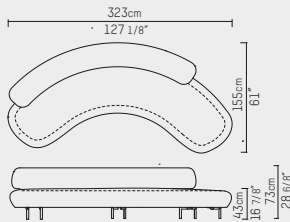

Upholstery

Fabric cat. P, Piet Boon fabric.
Leather cat. D and S, Piet Boon leather.

Feet

Light bronze (08)

Dark bronze (09)

Sofa large left 320 cm
PBC 06.30.01.--

Sofa large right 320 cm
PBC 06.31.01.--

Sofa small left 240 cm
PBC 06.32.01.--

Sofa small right 240 cm
PBC 06.33.01.--

Longchair left 190 cm
PBC 06.34.01.--

Longchair right 190 cm
PBC 06.35.01.--

Armchair 120 cm
PBC 06.36.01.--

Pouf 110 cm
PBC 06.37.--

Cushion 40 x 40 cm
PBC 06.38.01.--

Cushion 50 x 50 cm
PBC 06.38.02.--