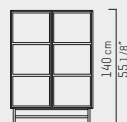

## Structure

Bronze (01)

Gold (02)

Anthracite (03)

White (04)

Cabinet 100 x h100 cm  
PBC 04.11.--

Cabinet 50 x h140 cm  
PBC 04.12.--

Cabinet 100 x h140 cm  
PBC 04.13.--

Cabinet 150 x h100 cm  
PBC 04.14.--

Cabinet 150 x h140 cm  
PBC 04.15.--

Cabinet 150 x h183 cm  
PBC 04t.16.--