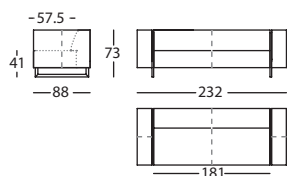

102.11.Z.3

MOON SOFA 232 BRAZO ALTO
MOON SOFA 232 WIDE AND HIGH ARM
MOON CANAPE 232 BRAS LARGE ET HAUT

1,56 m³ / 1 Pack. / 64 kg