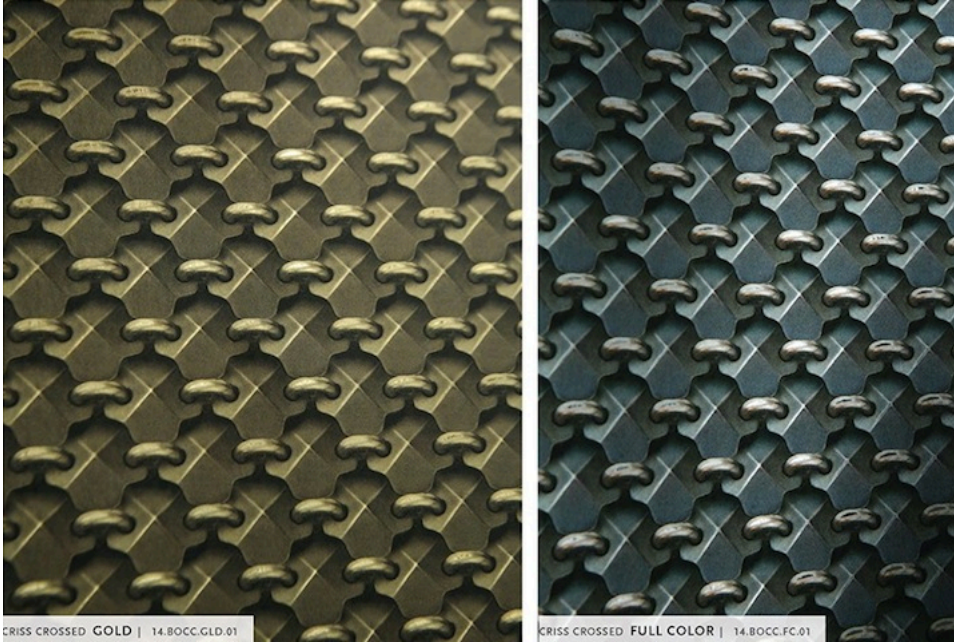

LEPERE

PRODUCT

Criss Crossed

DESCRIPTION

Contemporary metallic wallcovering based on jewelry designed by Pedro Boregaard.

DIMENSIONS

Made to order.

LINE