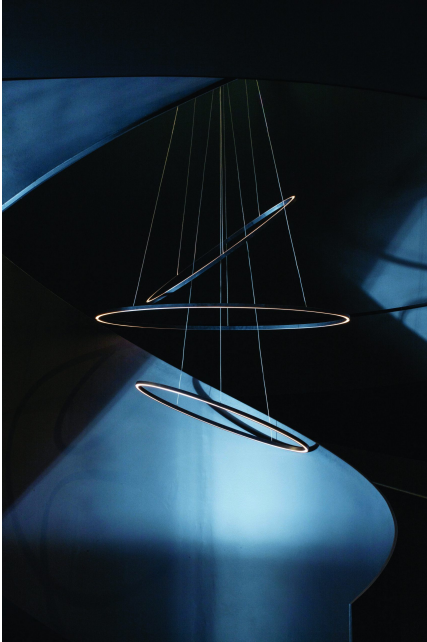

## PRODUCT

Ellisse Suspension Triple

## DESCRIPTION

LED pendant provides diffused orientable light. Made from extruded aluminum in different finishes: matte lacquered white, black or gold, or polished in natural or gold. Equipped with an opal diffuser.

## DIMENSIONS

53.2"l x 27.6"w