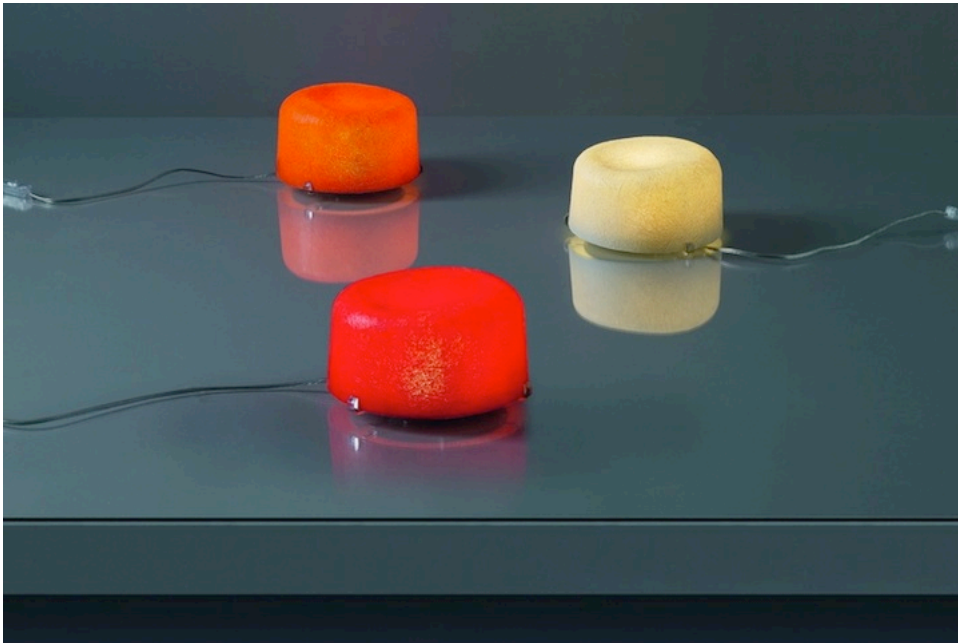

LEPERE

PRODUCT

Ola Desk Lamp

DESCRIPTION

Shade in fiberglass available in five different colors

DIMENSIONS

white, red, orange, gold and silver.

LINE