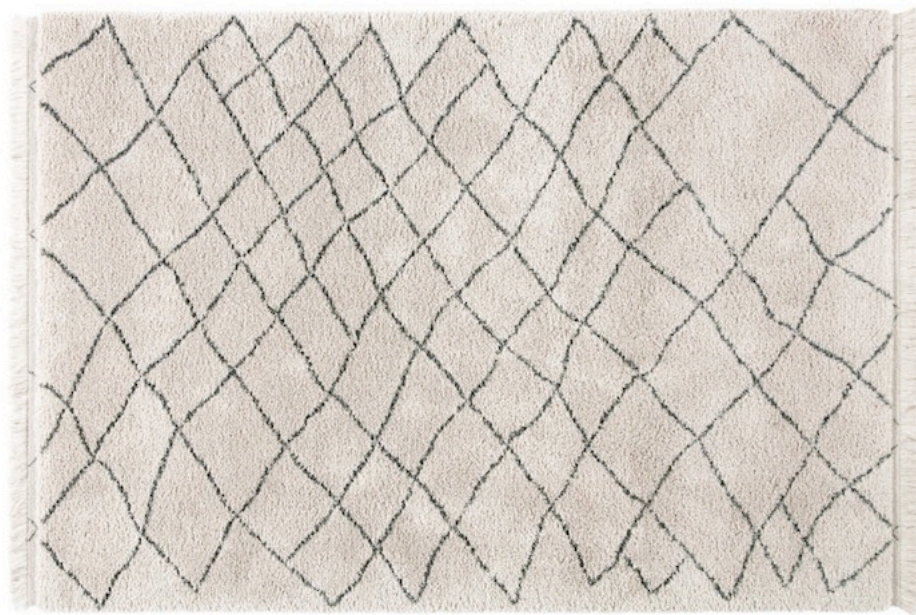

LEPERE

PRODUCT

Pasha Berber

DESCRIPTION

Traditionally Tufted

DIMENSIONS

100% wool

LINE