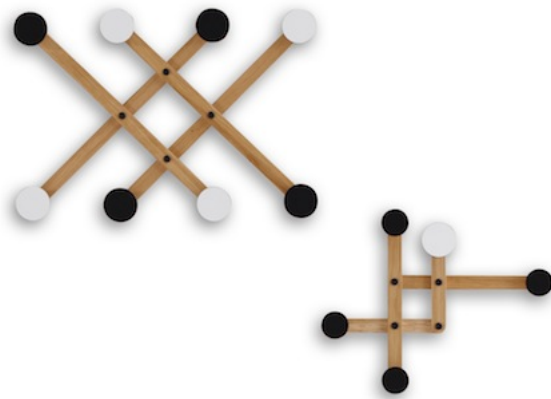

LEPERE

PRODUCT

Pauli Hook

DESCRIPTION

Oak structure finished in matte natural; hangers in polyrey veneer

DIMENSIONS

Available in black or white.

LINE

Sancal