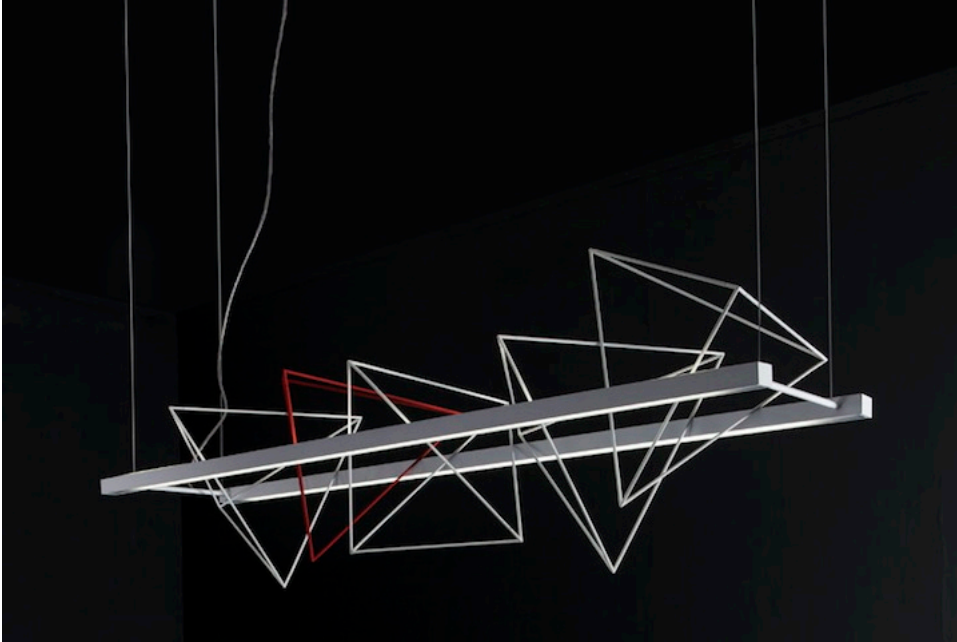

LEPERE

PRODUCT

Rock Garden Pendant

DESCRIPTION

Zen inspired lamp bolsters five wire prisms of varying colors suspended between two rows emanating light from above and below.

DIMENSIONS

49.2" or 61" x 13.4" x 16.5"

LINE

Pallucco