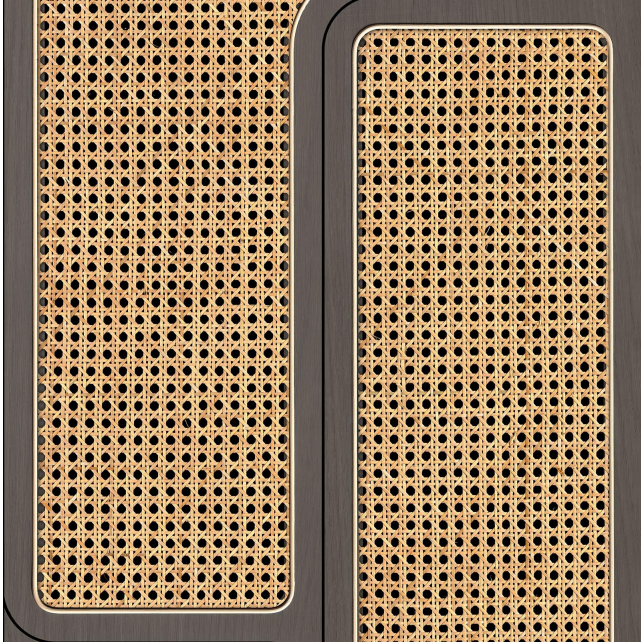

LEPERE

PRODUCT

Roderick Vos Angle Cane Webbing Grey - VOS 07

DESCRIPTION

- no match, repeat 118.1"
- premium quality heavy-duty 160 grs wallpaper with paper top-layer and non-woven backing
- colourfast and washable with a soft cloth
- no wallpapering table necessary, glue is applied to the wall
- lead time 1-2 weeks

DIMENSIONS

19.2" x 393.7"

LINE

NLXL Wallpaper