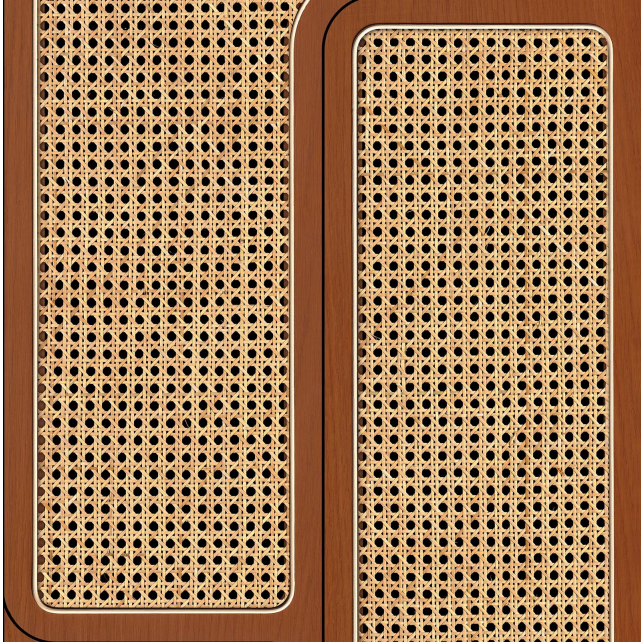

# LEPERE

## PRODUCT

Roderick Vos Angle Cane Webbing Mahogany - VOS 06

## DESCRIPTION

- no match, repeat 118.1"
- premium quality heavy-duty 160 grs wallpaper with paper top-layer and non-woven backing
- colourfast and washable with a soft cloth
- no wallpapering table necessary, glue is applied to the wall
- lead time 1-2 weeks

## DIMENSIONS

19.2" x 393.7"