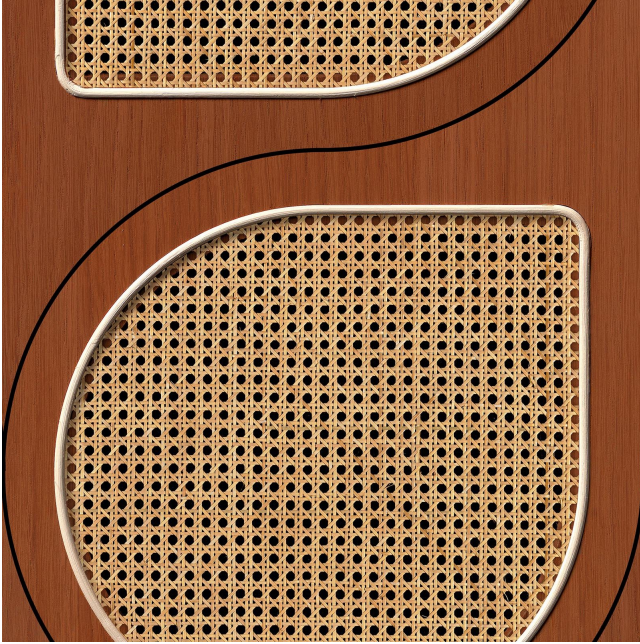

LEPERE

PRODUCT

Roderick Vos Drops Cane Webbing Mahogany - VOS 11

DESCRIPTION

- repeat 59.1", match 19.2"
- premium quality heavy-duty 160 grs wallpaper with paper top-layer and non-woven backing
- colourfast and washable with a soft cloth
- no wallpapering table necessary, glue is applied to the wall
- lead time 1-2 weeks

DIMENSIONS

19.2" x 393.7"

LINE

NLXL Wallpaper