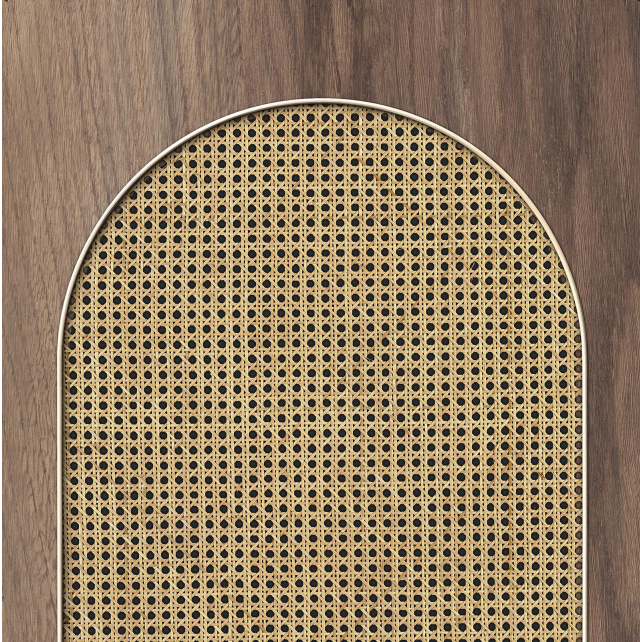

LEPERE

PRODUCT

Roderick Vos Tube Cane Webbing Maple - VOS 20

DESCRIPTION

- repeat, match 19.2"
- premium quality heavy-duty 160 grs wallpaper with paper top-layer and non-woven backing
- colourfast and washable with a soft cloth
- no wallpapering table necessary, glue is applied to the wall
- lead time 1-2 weeks

DIMENSIONS

19.2" x 421.3"

LINE

NLXL Wallpaper