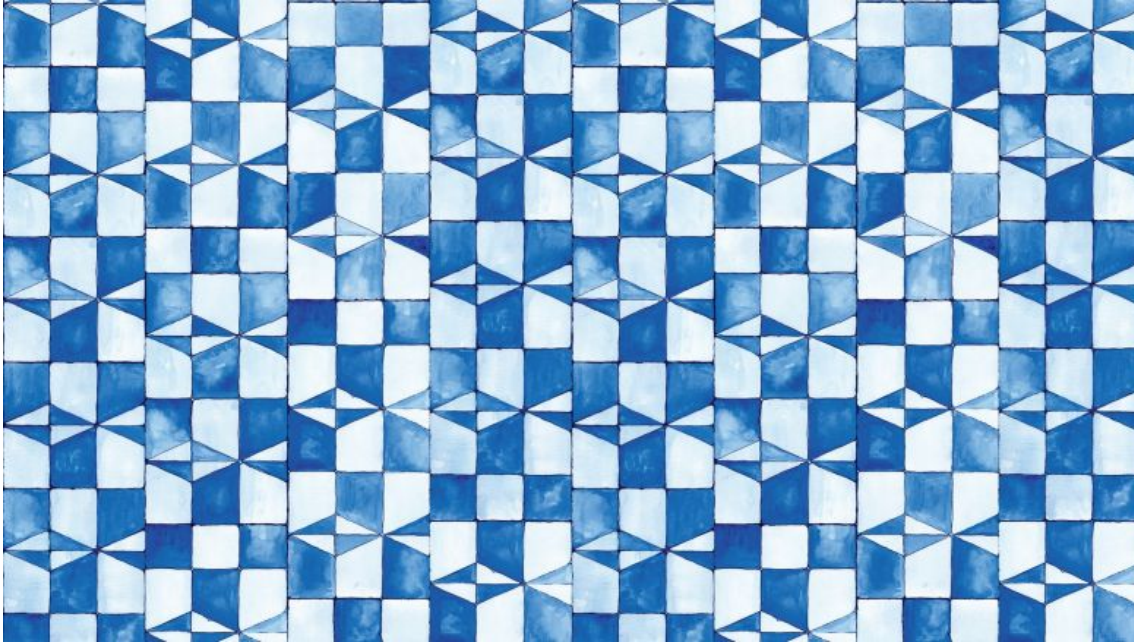

# LEPERE

## PRODUCT

Toi Et Moi Mediterranean Indigo Wallpaper - GEO 05

## DESCRIPTION

- GLANS/COATED
- NO REPEAT!
- heavy-duty wallpaper with paper top-layer and non-woven backing
- colourfast and washable with a soft cloth
- no wallpapering table necessary, glue is applied to the wall
- lead time 1-2 weeks