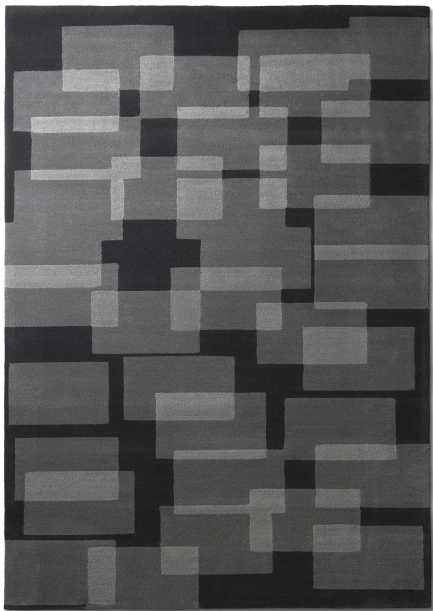

LEPERE

PRODUCT

Tones Colour Rug

DESCRIPTION

Designed by Lis Beltran 2016. Hand-tufted. One Size: 170x240 cm

DIMENSIONS

170x240 cm

LINE