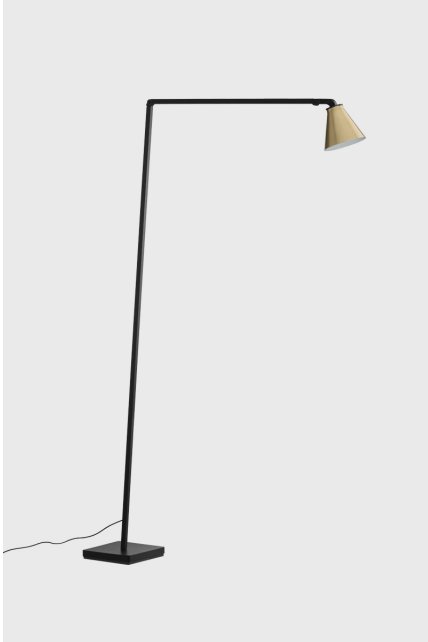

LEPERE

PRODUCT

Untitled Reading Cone

DESCRIPTION

Cylindrical aluminum spotlight head; cone in gold and black. Linear lighting unit in polymer filled with glass fibers in the black finish.

DIMENSIONS

4.0"l x 3.5"d x 45.0"h

LINE

Nemo