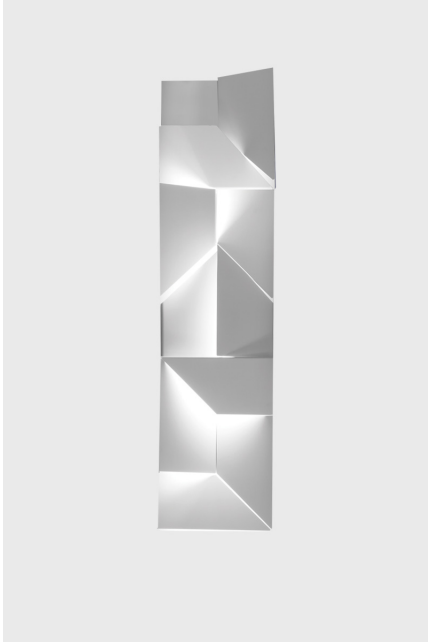

LEPERE

PRODUCT

Wall Shadows Long

DESCRIPTION

A family of wall lamps, they create unusual luminous sets with LED diffused lighting. Available in different sizes, they are made of laser-cut aluminum and painted in matt white.

DIMENSIONS

11.8"l x 4.7"d x 47.2"h

LINE

Nemo