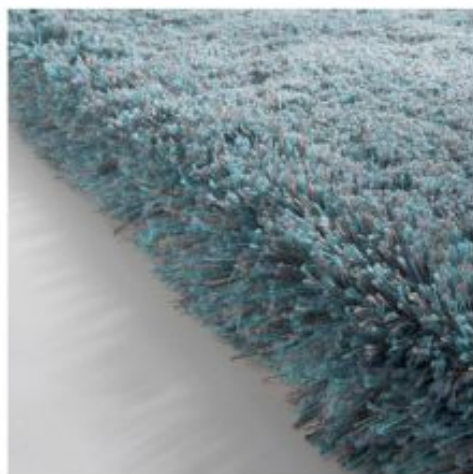

LIMITED EDITION

SPLENDID MEDIUM

View complete collection at www.le.be

Technical Details

- **Production Method:** Traditionally tufted
- **Composition:** 42% wool silk, 37% linen, 15% mohair, 6% viscose
- **Border:** No additional finishing necessary
- **Backing:** Action backing
- **Wall-to-wall:** Possible - maximum size without seam 500 x 1000 cm (196.85 x 393.70 inches)
- **Total weight:** 4200 g/m² (123.90 oz/yd²)
- **Total height:** 25 mm (0.98")
- **Max. width:** 500 cm (16'5")
- **Application:** Medium residential use

Available sizes

- 170 x 230 cm (5'7" x 7'7")
- 200 x 300 cm (6'7" x 9'10")
- 300 x 400 cm (9'10" x 13'2")
- Custom sizes available

Special Care

Vacuum regularly.

Blot stains immediately if necessary with very little water but dry instantly with white absorbing cloth and hair dryer.

We recommend the services of a professional carpet cleaner.

WWW.LE.BE

LIMITED EDITION

SPLendid HIGH

View complete collection at www.le.be

Technical Details

- **Production Method:** Traditionally tufted
- **Composition:** 42% wool silk, 37% linen, 15% mohair, 6% viscose
- **Border:** No additional finishing necessary
- **Backing:** Action backing
- **Wall-to-wall:** Possible - maximum size without seam 500 x 1000 cm (196.85 x 393.70 inches)
- **Total weight:** 4200 g/m² (123.90 oz./yd²)
- **Total height:** 38 mm (1.49")
- **Max. width:** 500 cm (16'5")
- **Application:** Medium residential use

Available sizes

- 170 x 230 cm (5'7" x 7'7")
- 200 x 300 cm (6'7" x 9'10")
- 300 x 400 cm (9'10" x 13'2")
- Custom sizes available

Special Care

Vacuum regularly - blot stains immediately if necessary with very little water but dry instantly with white absorbing cloth and hair dryer.
We recommend the services of a professional carpet cleaner.