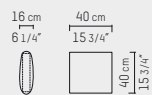

Corner long left 132 cm
PBC 64.50.05

Corner long right 132 cm
PBC 64.50.10

Corner large
inside 165 cm
PBC 64.50.06

Corner large
outside 165 cm
PBC 64.50.07

Armchair 140 cm
PBC 64.50.11

Loveseat 170 cm
PBC 64.50.12

Pouf 122 x 122 cm
PBC 64.50.08

Pouf 80 x 80 cm
PBC 64.50.13

Cushion 40 x 40 cm
PBC 64.50.10

Block arm cushion 56 x 30 cm
PBC 64.50.09