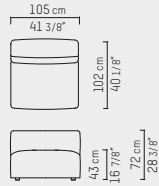

Upholstery

Fabric cat. P, Piet Boon fabric.
Leather cat. D and S, Piet Boon leather.

Back 105 cm
PBC 64.50.01

Open end left 105 cm
PBC 64.50.02

Open end right 105 cm
PBC 64.50.03

Corner short 102 cm
PBC 64.50.04

Corner long left 132 cm
PBC 64.50.05

Corner long right 132 cm
PBC 64.50.10

Corner large
inside 165 cm
PBC 64.50.06

Corner large
outside 165 cm
PBC 64.50.07

Armchair 140 cm
PBC 64.50.11

Loveseat 170 cm
PBC 64.50.12

Pouf 122 x 122 cm
PBC 64.50.08

Pouf 80 x 80 cm
PBC 64.50.13

Cushion 40 x 40 cm
PBC 64.50.10

Block arm cushion 56 x 30 cm
PBC 64.50.09