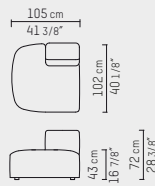

Upholstery

Fabric cat. P, Piet Boon fabric.
Leather cat. D and S, Piet Boon leather.

Back 105 cm
PBC 64.50.01

Open end left 105 cm
PBC 64.50.02

Open end right 105 cm
PBC 64.50.03

Corner short 102 cm
PBC 64.50.04

Corner long left 132 cm
PBC 64.50.05

Corner long right 132 cm
PBC 64.50.10

Corner large
inside 165 cm
PBC 64.50.06

Corner large
outside 165 cm
PBC 64.50.07

Armchair 140 cm
PBC 64.50.11

Loveseat 170 cm
PBC 64.50.12

Pouf 122 x 122 cm
PBC 64.50.08

Pouf 80 x 80 cm
PBC 64.50.13

Cushion 40 x 40 cm
PBC 64.50.10

Block arm cushion 56 x 30 cm
PBC 64.50.09