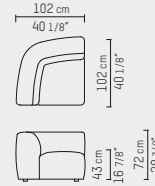

Upholstery

Fabric cat. P, Piet Boon fabric.
Leather cat. D and S, Piet Boon leather.

Back 105 cm
PBC 64.50.01

Open end left 105 cm
PBC 64.50.02

Open end right 105 cm
PBC 64.50.03

Corner short 102 cm
PBC 64.50.04

Corner long left 132 cm
PBC 64.50.05

Corner long right 132 cm
PBC 64.50.10

Corner large
inside 165 cm
PBC 64.50.06

Corner large
outside 165 cm
PBC 64.50.07

Armchair 140 cm
PBC 64.50.11

Loveseat 170 cm
PBC 64.50.12

Pouf 122 x 122 cm
PBC 64.50.08

Pouf 80 x 80 cm
PBC 64.50.13

Cushion 40 x 40 cm
PBC 64.50.10

Block arm cushion 56 x 30 cm
PBC 64.50.09