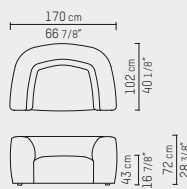

Upholstery

Fabric cat. P, Piet Boon fabric.
Leather cat. D and S, Piet Boon leather.

Back 105 cm
PBC 64.50.01

Open end left 105 cm
PBC 64.50.02

Open end right 105 cm
PBC 64.50.03

Corner short 102 cm
PBC 64.50.04

Corner long left 132 cm
PBC 64.50.05

Corner long right 132 cm
PBC 64.50.10

Corner large
inside 165 cm
PBC 64.50.06

Corner large
outside 165 cm
PBC 64.50.07

Armchair 140 cm
PBC 64.50.11

Loveseat 170 cm
PBC 64.50.12

Pouf 122 x 122 cm
PBC 64.50.08

Pouf 80 x 80 cm
PBC 64.50.13

Cushion 40 x 40 cm
PBC 64.50.10

Block arm cushion 56 x 30 cm
PBC 64.50.09