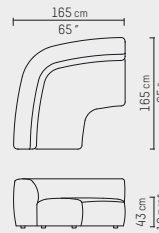

Upholstery

Fabric cat. P, Piet Boon fabric.
Leather cat. D and S, Piet Boon leather.

Back 105 cm
PBC 64.50.01

Open end left 105 cm
PBC 64.50.02

Open end right 105 cm
PBC 64.50.03

Corner short 102 cm
PBC 64.50.04

Corner long left 132 cm
PBC 64.50.05

Corner long right 132 cm
PBC 64.50.10

Corner large
inside 165 cm
PBC 64.50.06

Corner large
outside 165 cm
PBC 64.50.07

Armchair 140 cm
PBC 64.50.11

Loveseat 170 cm
PBC 64.50.12

Pouf 122 x 122 cm
PBC 64.50.08

Pouf 80 x 80 cm
PBC 64.50.13

Cushion 40 x 40 cm
PBC 64.50.10

Block arm cushion 56 x 30 cm
PBC 64.50.09