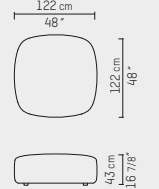

Upholstery

Fabric cat. P, Piet Boon fabric.
Leather cat. D and S, Piet Boon leather.

Back 105 cm
PBC 64.50.01

Open end left 105 cm
PBC 64.50.02

Open end right 105 cm
PBC 64.50.03

Corner short 102 cm
PBC 64.50.04

Corner long left 132 cm
PBC 64.50.05

Corner long right 132 cm
PBC 64.50.10

Corner large
inside 165 cm
PBC 64.50.06

Corner large
outside 165 cm
PBC 64.50.07

Armchair 140 cm
PBC 64.50.11

Loveseat 170 cm
PBC 64.50.12

Pouf 122 x 122 cm
PBC 64.50.08

Pouf 80 x 80 cm
PBC 64.50.13

Cushion 40 x 40 cm
PBC 64.50.10

Block arm cushion 56 x 30 cm
PBC 64.50.09