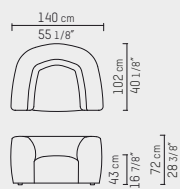

Upholstery

Fabric cat. P, Piet Boon fabric.
Leather cat. D and S, Piet Boon leather.

Back 105 cm
PBC 64.50.01

Open end left 105 cm
PBC 64.50.02

Open end right 105 cm
PBC 64.50.03

Corner short 102 cm
PBC 64.50.04

Corner long left 132 cm
PBC 64.50.05

Corner long right 132 cm
PBC 64.50.10

Corner large
inside 165 cm
PBC 64.50.06

Corner large
outside 165 cm
PBC 64.50.07

Armchair 140 cm
PBC 64.50.11

Loveseat 170 cm
PBC 64.50.12

Pouf 122 x 122 cm
PBC 64.50.08

Pouf 80 x 80 cm
PBC 64.50.13

Cushion 40 x 40 cm
PBC 64.50.10

Block arm cushion 56 x 30 cm
PBC 64.50.09