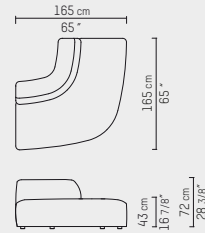

Upholstery

Fabric cat. P, Piet Boon fabric.
Leather cat. D and S, Piet Boon leather.

Back 105 cm
PBC 64.50.01

Open end left 105 cm
PBC 64.50.02

Open end right 105 cm
PBC 64.50.03

Corner short 102 cm
PBC 64.50.04

Corner long left 132 cm
PBC 64.50.05

Corner long right 132 cm
PBC 64.50.10

Corner large
inside 165 cm
PBC 64.50.06

Corner large
outside 165 cm
PBC 64.50.07

Armchair 140 cm
PBC 64.50.11

Loveseat 170 cm
PBC 64.50.12

Pouf 122 x 122 cm
PBC 64.50.08

Pouf 80 x 80 cm
PBC 64.50.13

Cushion 40 x 40 cm
PBC 64.50.10

Block arm cushion 56 x 30 cm
PBC 64.50.09