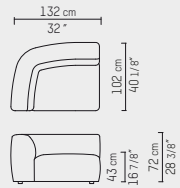

Upholstery

Fabric cat. P, Piet Boon fabric.
Leather cat. D and S, Piet Boon leather.

Back 105 cm
PBC 64.50.01

Open end left 105 cm
PBC 64.50.02

Open end right 105 cm
PBC 64.50.03

Corner short 102 cm
PBC 64.50.04

Corner long left 132 cm
PBC 64.50.05

Corner long right 132 cm
PBC 64.50.10

Corner large
inside 165 cm
PBC 64.50.06

Corner large
outside 165 cm
PBC 64.50.07

Armchair 140 cm
PBC 64.50.11

Loveseat 170 cm
PBC 64.50.12

Pouf 122 x 122 cm
PBC 64.50.08

Pouf 80 x 80 cm
PBC 64.50.13

Cushion 40 x 40 cm
PBC 64.50.10

Block arm cushion 56 x 30 cm
PBC 64.50.09