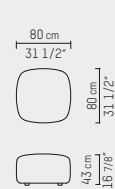

Upholstery

Fabric cat. P, Piet Boon fabric.
Leather cat. D and S, Piet Boon leather.

Back 105 cm
PBC 64.50.01

Open end left 105 cm
PBC 64.50.02

Open end right 105 cm
PBC 64.50.03

Corner short 102 cm
PBC 64.50.04

Corner long left 132 cm
PBC 64.50.05

Corner long right 132 cm
PBC 64.50.10

Corner large
inside 165 cm
PBC 64.50.06

Corner large
outside 165 cm
PBC 64.50.07

Armchair 140 cm
PBC 64.50.11

Loveseat 170 cm
PBC 64.50.12

Pouf 122 x 122 cm
PBC 64.50.08

Pouf 80 x 80 cm
PBC 64.50.13

Cushion 40 x 40 cm
PBC 64.50.10

Block arm cushion 56 x 30 cm
PBC 64.50.09