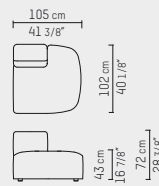

Upholstery

Fabric cat. P, Piet Boon fabric.
Leather cat. D and S, Piet Boon leather.

Back 105 cm
PBC 64.50.01

Open end left 105 cm
PBC 64.50.02

Open end right 105 cm
PBC 64.50.03

Corner short 102 cm
PBC 64.50.04

Corner long left 132 cm
PBC 64.50.05

Corner long right 132 cm
PBC 64.50.10

Corner large
inside 165 cm
PBC 64.50.06

Corner large
outside 165 cm
PBC 64.50.07

Armchair 140 cm
PBC 64.50.11

Loveseat 170 cm
PBC 64.50.12

Pouf 122 x 122 cm
PBC 64.50.08

Pouf 80 x 80 cm
PBC 64.50.13

Cushion 40 x 40 cm
PBC 64.50.10

Block arm cushion 56 x 30 cm
PBC 64.50.09