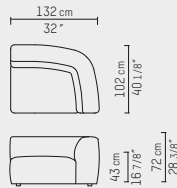

Upholstery

Fabric cat. P, Piet Boon fabric.
Leather cat. D and S, Piet Boon leather.

Back 105 cm
PBC 64.50.01

Open end left 105 cm
PBC 64.50.02

Open end right 105 cm
PBC 64.50.03

Corner short 102 cm
PBC 64.50.04

Corner long left 132 cm
PBC 64.50.05

Corner long right 132 cm
PBC 64.50.10

Corner large
inside 165 cm
PBC 64.50.06

Corner large
outside 165 cm
PBC 64.50.07

Armchair 140 cm
PBC 64.50.11

Loveseat 170 cm
PBC 64.50.12

Pouf 122 x 122 cm
PBC 64.50.08

Pouf 80 x 80 cm
PBC 64.50.13

Cushion 40 x 40 cm
PBC 64.50.10

Block arm cushion 56 x 30 cm
PBC 64.50.09