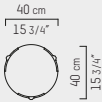

HERO side table

LIVING

Material

Brass or Bronze.

Frame & Top

Green oxidized brass (01)

Bronze (02)

Side table
PBC 03.30.--
