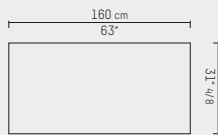

Oak natural (BG)

Oak metallic grey (MG)

Oak light grey (LG)

Oak white (WH)

Oak opaque white (OW)

Walnut natural (WN)

173

Round 70 cm
PBC 03.60.---,--

Round 100 cm
PBC 03.62.---,--

Rectangle 160 x 80 cm
PBC 03.65.---,--