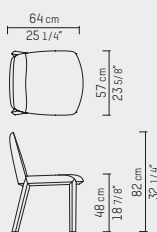

## Frame

Oak black (02.BL)

Oak taupe (02.TP)

Oak grey (02.GR)

Chair  
PBC 01.10.---

Armchair  
PBC 01.11.---