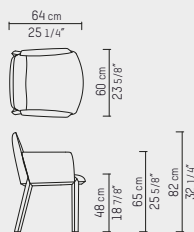

## Frame

Oak black (02.BL)

Oak taupe (02.TP)

Oak grey (02.GR)

Chair  
PBC 01.10.---

Armchair  
PBC 01.11.---