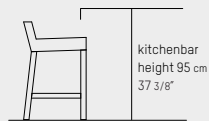

Bar stool
PBC 01.14.-.-.-