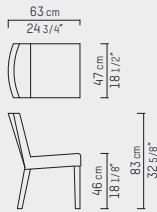

Oak light grey (LG)

Oak white (WH)

Oak opaque white (OW)

Walnut natural (WN)

192

Chair  
PBC 01.5.-.-.-

Armchair  
PBC 01.5.-.-.-

Twin  
PBC 01.60.-.-.-