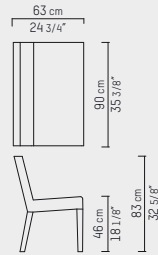

Oak light grey (LG)

Oak white (WH)

Oak opaque white (OW)

Walnut natural (WN)

192

Chair  
PBC 01.5.-.-.-

Armchair  
PBC 01.5.-.-.-

Twin  
PBC 01.60.-.-.-