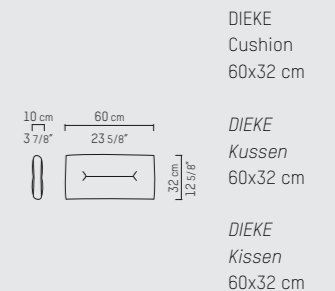

PIETBOON

DIEKE
ARMCHAIR
& LOVESEAT

SPECIFICATION
SPECIFICATIE
SPEZIFIKATION

ENGLISH

Upholstery	Fabric cat. P, Piet Boon® fabric. Leather cat. D and S, Piet Boon® leather.
Material	Frame: Wood with elastic webbing, upholstered with highresilience foam. Seat cushions: high resilience foam and a top layer of goose down. Back cushion: filled with a mixture of goose down and polyester fibers.
Weight / CBM	Deep loveseat 170 cm 78 kg / 1,32 m ³ Deep armchair 140 cm 70 kg / 1,10 m ³ UD Loveseat 170 cm 74 kg / 1,15 m ³ UD Armchair 140 cm 66 kg / 0,96 m ³ Cushion 75x32 cm 2,0 kg / 0,04 m ³ Cushion 60x32 cm 1,8 kg / 0,03 m ³