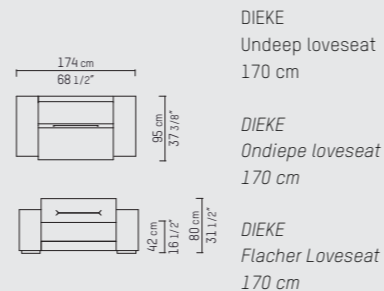

PIETBOON

DIEKE
ARMCHAIR
& LOVESEAT

SPECIFICATION
SPECIFICATIE
SPEZIFIKATION

ENGLISH

Upholstery	Fabric cat. P, Piet Boon® fabric. Leather cat. D and S, Piet Boon® leather.
Material	Frame: Wood with elastic webbing, upholstered with highresilience foam. Seat cushions: high resilience foam and a top layer of goose down. Back cushion: filled with a mixture of goose down and polyester fibers.
Weight / CBM	Deep loveseat 170 cm 78 kg / 1,32 m ³ Deep armchair 140 cm 70 kg / 1,10 m ³ UD Loveseat 170 cm 74 kg / 1,15 m ³ UD Armchair 140 cm 66 kg / 0,96 m ³ Cushion 75x32 cm 2,0 kg / 0,04 m ³ Cushion 60x32 cm 1,8 kg / 0,03 m ³