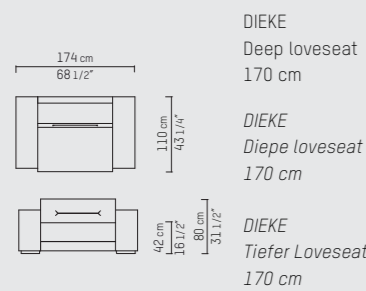

PIETBOON

DIEKE
ARMCHAIR
& LOVESEAT

SPECIFICATION
SPECIFICATIE
SPEZIFIKATION

ENGLISH

Upholstery	Fabric cat. P, Piet Boon® fabric. Leather cat. D and S, Piet Boon® leather.
Material	Frame: Wood with elastic webbing, upholstered with highresilience foam. Seat cushions: high resilience foam and a top layer of goose down. Back cushion: filled with a mixture of goose down and polyester fibers.
Weight / CBM	Deep loveseat 170 cm 78 kg / 1,32 m ³ Deep armchair 140 cm 70 kg / 1,10 m ³ UD Loveseat 170 cm 74 kg / 1,15 m ³ UD Armchair 140 cm 66 kg / 0,96 m ³ Cushion 75x32 cm 2,0 kg / 0,04 m ³ Cushion 60x32 cm 1,8 kg / 0,03 m ³