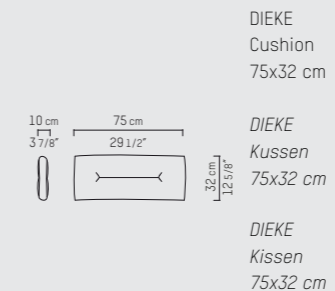

PIETBOON

DIEKE
ARMCHAIR
& LOVESEAT

SPECIFICATION
SPECIFICATIE
SPEZIFIKATION

ENGLISH

Upholstery	Fabric cat. P, Piet Boon® fabric. Leather cat. D and S, Piet Boon® leather.
Material	Frame: Wood with elastic webbing, upholstered with highresilience foam. Seat cushions: high resilience foam and a top layer of goose down. Back cushion: filled with a mixture of goose down and polyester fibers.
Weight / CBM	Deep loveseat 170 cm 78 kg / 1,32 m ³ Deep armchair 140 cm 70 kg / 1,10 m ³ UD Loveseat 170 cm 74 kg / 1,15 m ³ UD Armchair 140 cm 66 kg / 0,96 m ³ Cushion 75x32 cm 2,0 kg / 0,04 m ³ Cushion 60x32 cm 1,8 kg / 0,03 m ³