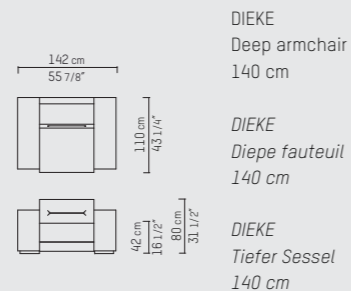

PIETBOON

DIEKE
ARMCHAIR
& LOVESEAT

SPECIFICATION
SPECIFICATIE
SPEZIFIKATION

ENGLISH

Upholstery	Fabric cat. P, Piet Boon® fabric. Leather cat. D and S, Piet Boon® leather.
Material	Frame: Wood with elastic webbing, upholstered with highresilience foam. Seat cushions: high resilience foam and a top layer of goose down. Back cushion: filled with a mixture of goose down and polyester fibers.
Weight / CBM	Deep loveseat 170 cm 78 kg / 1,32 m ³ Deep armchair 140 cm 70 kg / 1,10 m ³ UD Loveseat 170 cm 74 kg / 1,15 m ³ UD Armchair 140 cm 66 kg / 0,96 m ³ Cushion 75x32 cm 2,0 kg / 0,04 m ³ Cushion 60x32 cm 1,8 kg / 0,03 m ³