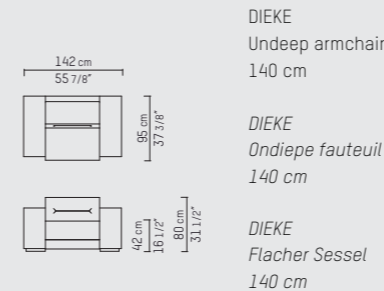

PIETBOON

DIEKE
ARMCHAIR
& LOVESEAT

SPECIFICATION
SPECIFICATIE
SPEZIFIKATION

ENGLISH

Upholstery	Fabric cat. P, Piet Boon® fabric. Leather cat. D and S, Piet Boon® leather.
Material	Frame: Wood with elastic webbing, upholstered with highresilience foam. Seat cushions: high resilience foam and a top layer of goose down. Back cushion: filled with a mixture of goose down and polyester fibers.
Weight / CBM	Deep loveseat 170 cm 78 kg / 1,32 m ³ Deep armchair 140 cm 70 kg / 1,10 m ³ UD Loveseat 170 cm 74 kg / 1,15 m ³ UD Armchair 140 cm 66 kg / 0,96 m ³ Cushion 75x32 cm 2,0 kg / 0,04 m ³ Cushion 60x32 cm 1,8 kg / 0,03 m ³