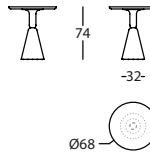

0,15 m<sup>3</sup> / 2 Pack. / 16,0 kg

new

**363.71.GG.FR**

PION FRESNO MESITA D60X60  
PION ASH TABLE D60X60  
PION FRÈNE TABLE D60X60

0,15 m<sup>3</sup> / 2 Pack. / 17,0 kg

new

**363.74.GG.FR**

PION FRESNO MESA D68X60  
PION ASH TABLE D68X60  
PION FRÈNE TABLE D68X60

0,15 m<sup>3</sup> / 2 Pack. / 34,0 kg

new

**363.74.KG.FR**

PION FRESNO MESA D90X60  
PION ASH TABLE D90X60  
PION FRÈNE TABLE D90X60

0,19 m<sup>3</sup> / 2 Pack. / 39,0 kg

new

**363.74.LG.FR**

PION FRESNO MESA D100X60  
PION ASH TABLE D100X60  
PION FRÈNE TABLE D100X60

0,21 m<sup>3</sup> / 2 Pack. / 42,0 kg

new

**363.74.NG.FR**

PION FRESNO MESA D120X60  
PION ASH TABLE D120X60  
PION FRÈNE TABLE D120X60

0,26 m<sup>3</sup> / 1 Pack. / 52,0 kg

new

**363.74.GGH.FR**

PION FRESNO MESA 65X65X74  
PION ASH TABLE 65X65X74  
PION FRÈNE TABLE 65X65X74

0,21 m<sup>3</sup> / 2 Pack. / 39,0 kg

new

**363.74.GH.FR**

PION FRESNO MESA D68X74  
PION ASH TABLE D68X74  
PION FRÈNE TABLE D68X74

0,21 m<sup>3</sup> / 2 Pack. / 35,0 kg

new

**363.74.KKH.FR**

PION FRESNO MESA 90X90X74  
PION ASH TABLE 90X90X74  
PION FRÈNE TABLE 90X90X74