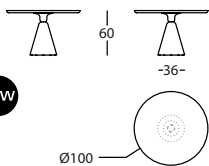

0,15 m<sup>3</sup> / 2 Pack. / 16,0 kg

new

**363.71.GG.FR**

PION FRESNO MESITA D60X60  
PION ASH TABLE D60X60  
PION FRÈNE TABLE D60X60

0,15 m<sup>3</sup> / 2 Pack. / 17,0 kg

new

**363.74.GG.FR**

PION FRESNO MESA D68X60  
PION ASH TABLE D68X60  
PION FRÈNE TABLE D68X60

0,15 m<sup>3</sup> / 2 Pack. / 34,0 kg

new

**363.74.KG.FR**

PION FRESNO MESA D90X60  
PION ASH TABLE D90X60  
PION FRÈNE TABLE D90X60

0,19 m<sup>3</sup> / 2 Pack. / 39,0 kg

new

**363.74.LG.FR**

PION FRESNO MESA D100X60  
PION ASH TABLE D100X60  
PION FRÈNE TABLE D100X60