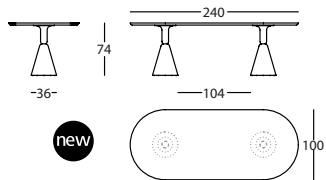

0,25 m<sup>3</sup> / 2 Pack. / 43,5 kg

new

**363.74.KH.FR**

PION FRESNO MESA D90X74  
PION ASH TABLE D90X74  
PION FRÈNE TABLE D90X74

0,25 m<sup>3</sup> / 2 Pack. / 40,5 kg

new

**363.74.LH.FR**

PION FRESNO MESA D100X74  
PION ASH TABLE D100X74  
PION FRÈNE TABLE D100X74

0,27 m<sup>3</sup> / 2 Pack. / 43,5 kg

new

**363.74.NH.FR**

PION FRESNO MESA D120X74  
PION ASH TABLE D120X74  
PION FRÈNE TABLE D120X74

0,32 m<sup>3</sup> / 2 Pack. / 53,5 kg

new

**363.74.RH.FR**

PION FRESNO MESA D150X74  
PION ASH TABLE D150X74  
PION FRÈNE TABLE D150X74

0,40 m<sup>3</sup> / 2 Pack. / 67,0 kg

**363.74.WLH.FR**

PION FRESNO MESA 200X100X74  
 PION ASH TABLE 200X100X74  
 PION FRÈNE TABLE 200X100X74

0,52 m³ / 3 Pack. / 91,0 kg

**363.74.Z1LH.FR**

PION FRESNO MESA 240X100X74  
 PION ASH TABLE 240X100X74  
 PION FRÈNE TABLE 240X100X74