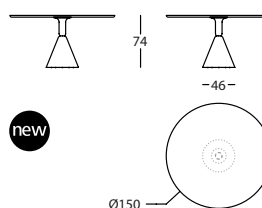

0,21 m<sup>3</sup> / 2 Pack. / 39,0 kg

new

**363.74.GH.FR**

PION FRESNO MESA D68X74  
PION ASH TABLE D68X74  
PION FRÈNE TABLE D68X74

0,21 m<sup>3</sup> / 2 Pack. / 35,0 kg

new

**363.74.KKH.FR**

PION FRESNO MESA 90X90X74  
PION ASH TABLE 90X90X74  
PION FRÈNE TABLE 90X90X74

0,25 m<sup>3</sup> / 2 Pack. / 43,5 kg

new

**363.74.KH.FR**

PION FRESNO MESA D90X74  
PION ASH TABLE D90X74  
PION FRÈNE TABLE D90X74

0,25 m<sup>3</sup> / 2 Pack. / 40,5 kg

new

**363.74.LH.FR**

PION FRESNO MESA D100X74  
PION ASH TABLE D100X74  
PION FRÈNE TABLE D100X74

0,27 m<sup>3</sup> / 2 Pack. / 43,5 kg

new

**363.74.NH.FR**

PION FRESNO MESA D120X74  
PION ASH TABLE D120X74  
PION FRÈNE TABLE D120X74

0,32 m<sup>3</sup> / 2 Pack. / 53,5 kg

new

**363.74.RH.FR**

PION FRESNO MESA D150X74  
PION ASH TABLE D150X74  
PION FRÈNE TABLE D150X74

0,40 m<sup>3</sup> / 2 Pack. / 67,0 kg

**363.74.WLH.FR**

PION FRESNO MESA 200X100X74  
 PION ASH TABLE 200X100X74  
 PION FRÈNE TABLE 200X100X74

0,52 m³ / 3 Pack. / 91,0 kg

**363.74.Z1LH.FR**

PION FRESNO MESA 240X100X74  
 PION ASH TABLE 240X100X74  
 PION FRÈNE TABLE 240X100X74