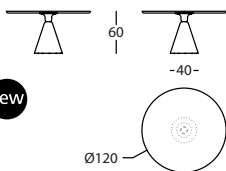

363.74.LG.FR

PION FRESNO MESA D100X60
PION ASH TABLE D100X60
PION FRÈNE TABLE D100X60

0,21 m³ / 2 Pack. / 42,0 kg

new