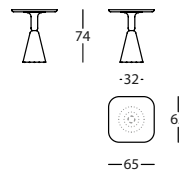

0,15 m<sup>3</sup> / 2 Pack. / 34,0 kg

new

**363.74.KG.FR**

PION FRESNO MESA D90X60  
PION ASH TABLE D90X60  
PION FRÈNE TABLE D90X60

0,19 m<sup>3</sup> / 2 Pack. / 39,0 kg

new

**363.74.LG.FR**

PION FRESNO MESA D100X60  
PION ASH TABLE D100X60  
PION FRÈNE TABLE D100X60

0,21 m<sup>3</sup> / 2 Pack. / 42,0 kg

new

**363.74.NG.FR**

PION FRESNO MESA D120X60  
PION ASH TABLE D120X60  
PION FRÈNE TABLE D120X60

0,26 m<sup>3</sup> / 1 Pack. / 52,0 kg

new

**363.74.GGH.FR**

PION FRESNO MESA 65X65X74  
PION ASH TABLE 65X65X74  
PION FRÈNE TABLE 65X65X74

0,21 m<sup>3</sup> / 2 Pack. / 39,0 kg

new

**363.74.GH.FR**

PION FRESNO MESA D68X74  
PION ASH TABLE D68X74  
PION FRÈNE TABLE D68X74

0,21 m<sup>3</sup> / 2 Pack. / 35,0 kg

new

**363.74.KKH.FR**

PION FRESNO MESA 90X90X74  
PION ASH TABLE 90X90X74  
PION FRÈNE TABLE 90X90X74