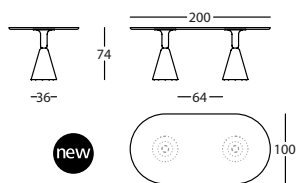

0,25 m<sup>3</sup> / 2 Pack. / 43,5 kg

new

**363.74.KH.FR**

PION FRESNO MESA D90X74  
PION ASH TABLE D90X74  
PION FRÈNE TABLE D90X74

0,25 m<sup>3</sup> / 2 Pack. / 40,5 kg

new

**363.74.LH.FR**

PION FRESNO MESA D100X74  
PION ASH TABLE D100X74  
PION FRÈNE TABLE D100X74

0,27 m<sup>3</sup> / 2 Pack. / 43,5 kg

new

**363.74.NH.FR**

PION FRESNO MESA D120X74  
PION ASH TABLE D120X74  
PION FRÈNE TABLE D120X74

0,32 m<sup>3</sup> / 2 Pack. / 53,5 kg

new

**363.74.RH.FR**

PION FRESNO MESA D150X74  
PION ASH TABLE D150X74  
PION FRÈNE TABLE D150X74

0,40 m<sup>3</sup> / 2 Pack. / 67,0 kg

**363.74.WLH.FR**

PION FRESNO MESA 200X100X74  
 PION ASH TABLE 200X100X74  
 PION FRÈNE TABLE 200X100X74

0,52 m³ / 3 Pack. / 91,0 kg

**363.74.Z1LH.FR**

PION FRESNO MESA 240X100X74  
 PION ASH TABLE 240X100X74  
 PION FRÈNE TABLE 240X100X74