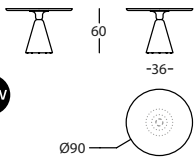

363.74.GG.FR

PION FRESNO MESA D68X60
PION ASH TABLE D68X60
PION FRÈNE TABLE D68X60

0,15 m³ / 2 Pack. / 34,0 kg

new