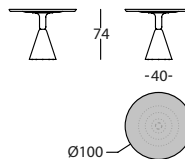

363.74.LH.A6

PION PETRA MESA D100X74
PION PETRA TABLE D100X74
PION PETRA TABLE D100X74

0,29 m² / 2 Pack. / 95,0 kg