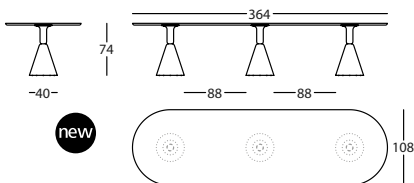

363.74.Z94LH.FR

PION FRESNO MESA CONFERENCIA 364X108X74
PION ASH CONFERENCE TABLE 364X108X74
PION FRÈNE TABLE DE CONFÉRENCE 364X108X74

0,97 m³ / 4 Pack. / 230,0 kg

363.3P.A

PION PASACABLE REDONDO D9
PION ROUND GROMMET
PION PASSE-CABLE ROND

- m³ / - Pack. / - kg

Ejemplo de colocación de pasacables. / Exemple placement of grommets. / Exemple de placement de passe-cable.

PASA-CABLES CIRCULAR: POR FAVOR, INDIQUE CON UN DIBUJO LA CANTIDAD Y UBICACIÓN DESEADA.
ROUND GROMMET FITTED DURING THE MANUFACTURING PROCESS. PLEASE INDICATE THE POSITION AND QUANTITY REQUIRED IN A PLAN WHEN ORDERING.
PASSE-CABLE CIRCULAIRE: MERCI D' INDIQUER AVEC UN SCHÉMA LA QUANTITÉ ET LA PLACEMENT EXACT DÉSIRÉ.