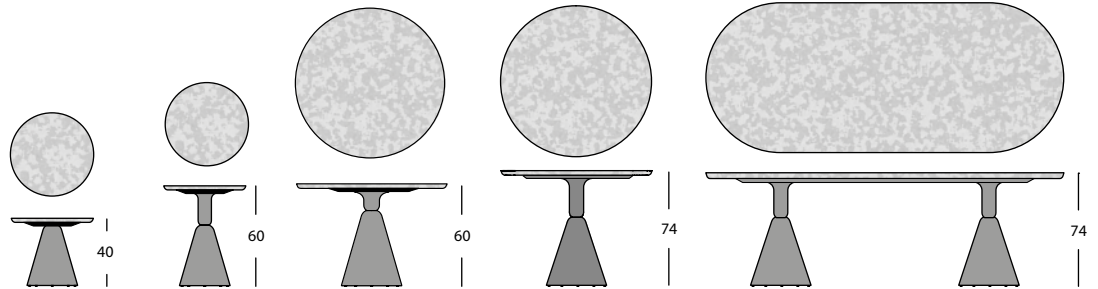

PION PETRA

ACABADOS / FINISHES / FINITIONS

Mármol / Marble / Marbre

Lacado negro / Black lacquer / Laqué noir

BASE

Lacado alto brillo / High gloss lacquers / Laqué haute brillance
Lacado extra mate / Extra matte lacquers / Laqué extra mat

363.71.FE.A6

PION PETRA MESITA D50X40
PION PETRA TABLE D50X40
PION PETRA TABLE D50X40

0,11 m² / 2 Pack. / 26,0 kg

363.71.FG.A6

PION PETRA MESITA D50X60
PION PETRA TABLE D50X60
PION PETRA TABLE D50X60

0,14 m² / 2 Pack. / 27,0 kg

363.74.GG.A6

PION PETRA MESA D68X60
PION PETRA TABLE D68X60
PION PETRA TABLE D68X60

0,16 m² / 2 Pack. / 70,0 kg

363.74.KG.A6

PION PETRA MESA D90X60
PION PETRA TABLE D90X60
PION PETRA TABLE D90X60

0,21 m² / 2 Pack. / 87,0 kg

363.74.LG.A6

PION PETRA MESA D100X60
PION PETRA TABLE D100X60
PION PETRA TABLE D100X60

0,23 m² / 2 Pack. / 93,5 kg

363.74.GH.A6

PION PETRA MESA D68X74
PION PETRA TABLE D68X74
PION PETRA TABLE D68X74

0,23 m² / 2 Pack. / 71,0 kg

363.74.KH.A6

PION PETRA MESA D90X74
PION PETRA TABLE D90X74
PION PETRA TABLE D90X74

0,27 m² / 2 Pack. / 88,0 kg

363.74.LH.A6

PION PETRA MESA D100X74
PION PETRA TABLE D100X74
PION PETRA TABLE D100X74

0,29 m² / 2 Pack. / 95,0 kg

363.74.WLH.A6

PION PETRA MESA 200X100X74
PION PETRA TABLE 200X100X74
PION PETRA TABLE 200X100X74

0,58 m² / 3 Pack. / 187,0 kg