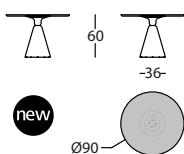

363.74.KG.A6

PION PETRA MESA D90X60
PION PETRA TABLE D90X60
PION PETRA TABLE D90X60

0,21 m² / 2 Pack. / 87,0 kg