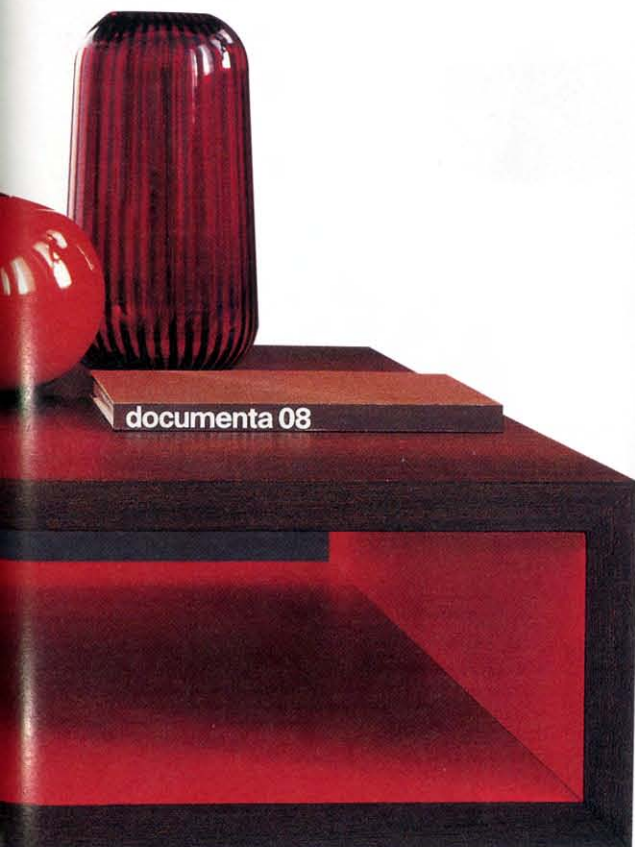

Dona Living Mondrian Low Table

This low table, designed by Lievore Altherr Molina, comes in two sizes and can be finished in wenge, natural oak, American walnut, or ebony with interior lacquer finishes in white, red, brown,