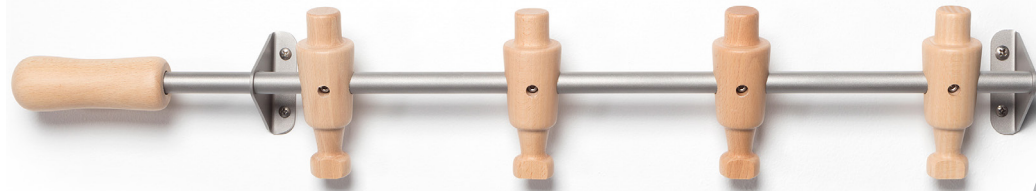

Wood Champions

coat hangers

WOODCH