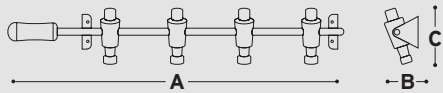

Wood Champions

by RAFAEL RODRÍGUEZ

The new Wood Champions is similar to the Wall Champions we unveiled a few years ago. The RS#4fun players have leapt from the football table to the wall. And they come with custom stickers so you can give them just the right look. Thanks to this customisation system, kids can let their imaginations run free and create some very special characters to share their play area with. A set of colour marker pens and a playful attitude are all you need to create that special touch.

“On the Wood Champions coat hanger there’s room for your jacket and for your imagination”

Wood Champions

Dimensions:

A - 26 in / 65 cm B - 3 in / 7 cm C - 5 in / 13 cm

Weight:

WCH4: 4.5 lb / 2 kg

Gross dimensions:

WCH4: 27 x 4 x 6 in / 69 x 10 x 15 cm

Gross weight:

WCH4: 4.5 lb / 2 kg

Materials:

ROD: Satin finish steel + beech wooden handle

PLAYERS: Beech wood

RS#4fun comes with stickers to customise your players.

Wood Champions