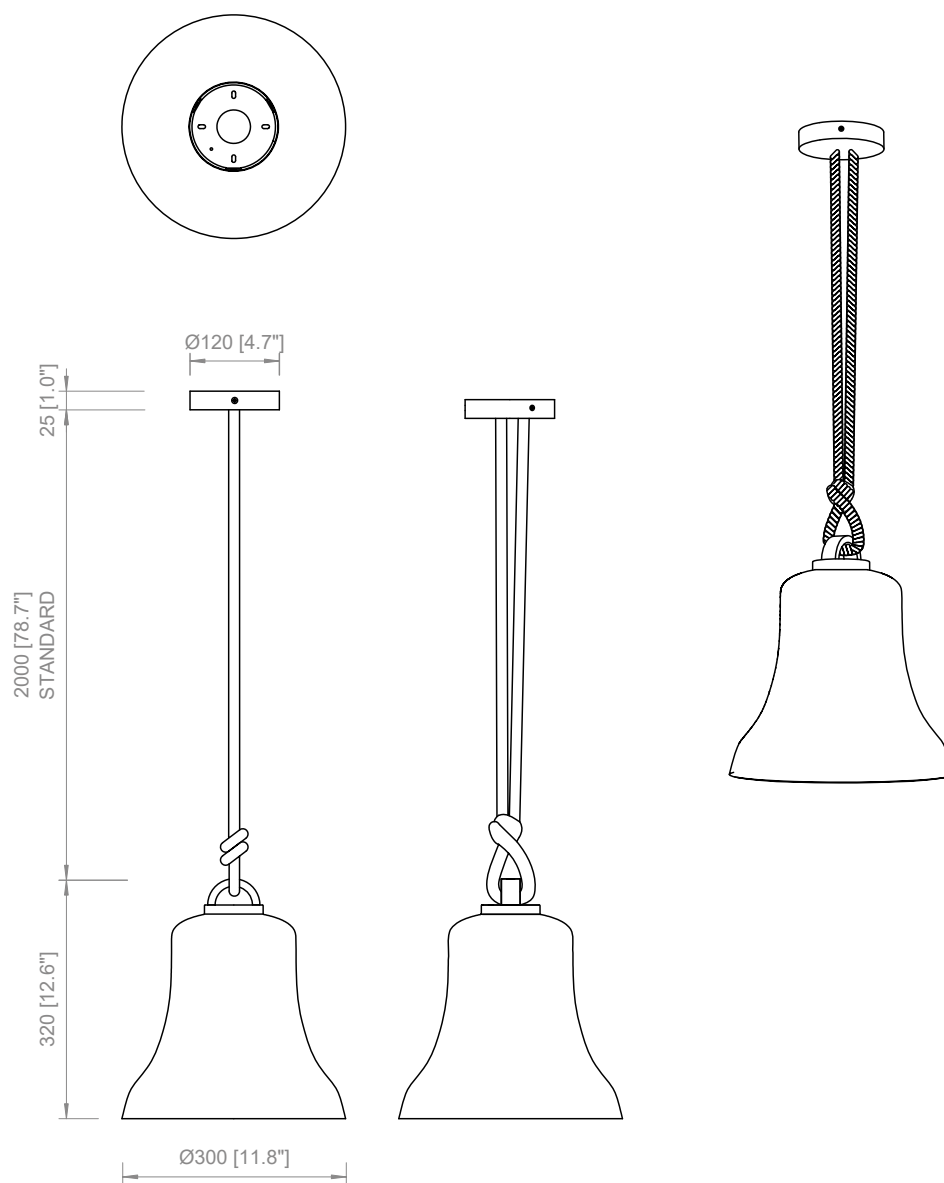

CAVO / CABLE

Seta intrecciata grigia/marrone
Grey / brown braided silk

SO

H: 200 cm
H: 78.7"

FRONTE LUMINOSA / LIGHT SOURCE**E27 LED**

Utilizzabili lampadine LED fino alla massima potenza disponibile sul mercato

You can use LED light bulbs of the highest available wattage

1 X E27

Lampadina LED

LED light bulb

 Belle SO e SO SMALL

USA**E26 LED**

You can use LED light bulbs of the highest available wattage

1 X E26

LED light bulb

PRODOTTO / PRODUCT

PESO / WEIGHT
4 kg / 8.8 lbs

BOX 1

L: 47 cm / 18.5"
W: 47 cm / 18.5"
H: 43 cm / 16.9"

PESO / WEIGHT
5 kg / 11 lbs

**PRODOTTO / PRODUCT**

PESO / WEIGHT
9 kg / 19.8 lbs