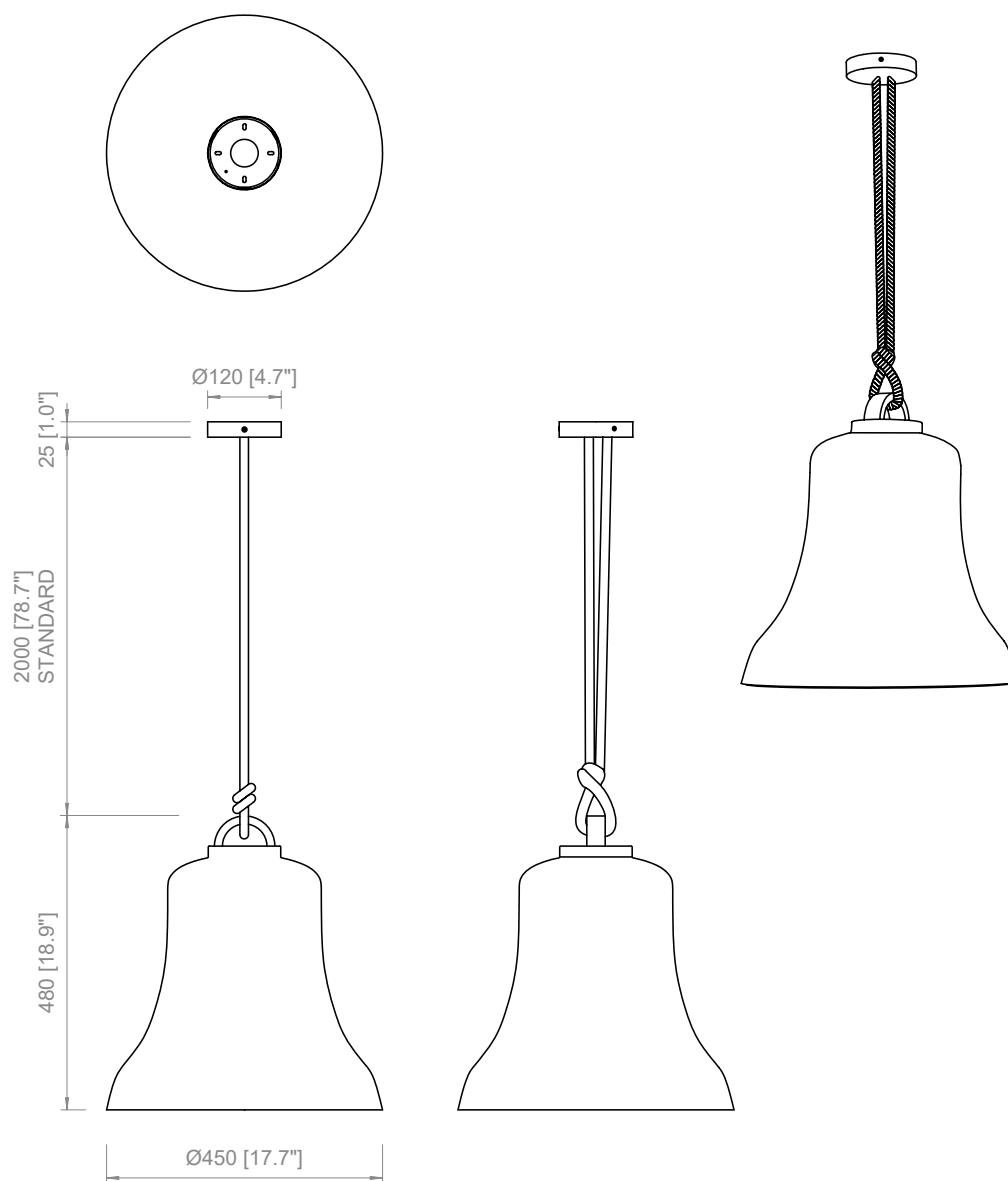

CAVO / CABLE

Seta intrecciata grigia/marrone
Grey / brown braided silk

SO

H: 200 cm
H: 78.7"

FRONTE LUMINOSA / LIGHT SOURCE**E27 LED**

Utilizzabili lampadine LED fino alla massima potenza disponibile sul mercato

You can use LED light bulbs of the highest available wattage

1 X E27

Lampadina LED

LED light bulb

 Belle SO e SO SMALL

USA**E26 LED**

You can use LED light bulbs of the highest available wattage

1 X E26

LED light bulb

PRODOTTO / PRODUCT

PESO / WEIGHT
4 kg / 8.8 lbs

BOX 1

L: 47 cm / 18.5"
W: 47 cm / 18.5"
H: 43 cm / 16.9"

PESO / WEIGHT
5 kg / 11 lbs

**PRODOTTO / PRODUCT**

PESO / WEIGHT
9 kg / 19.8 lbs

BOX 1

L: 57 cm / 22.4"
W: 57 cm / 22.4"
H: 60 cm / 23.6"

PESO / WEIGHT
10 kg / 22 lbs

Copyright and/or design rights subsist in this drawing. No part of this drawing may be reproduced in any material form (including photocopying or storing in any medium electronic means, whether or not intentionally and whether or not as part or a larger publication) without the express permission of the copyright owner, Contardi Lighting S.r.l.. Further and without prejudice to the above, this drawing and all information relating thereto is confidential, and shall not be communicated to a third party without the consent of Contardi lighting srl. Contardi lighting srl asserts all rights to be identified as the author of the work and otherwise.