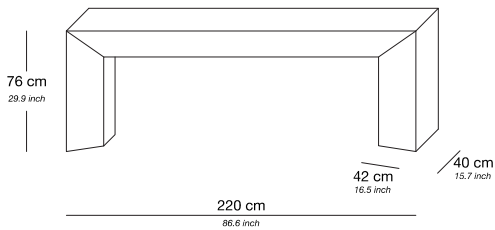

Base / Feet / Finish	Note
Oak veneer	-
High gloss	-
Metallic lacquer	-
Macassar / zebrano black veneer	-
Complete console in marble	price upon request