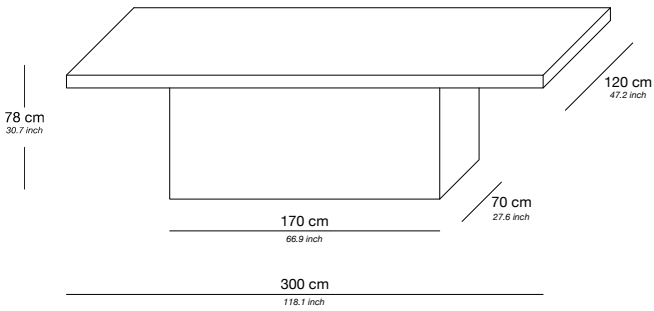

Dining Table

Base / Feet / Finish	Note
Oak veneer	Choose mirror: clear, smoked grey, bronze
High gloss	Choose mirror: clear, smoked grey, bronze
Metallic lacquer	Choose mirror: clear, smoked grey, bronze
Macassar / zebrano black veneer	Choose mirror: clear, smoked grey, bronze

Console 220