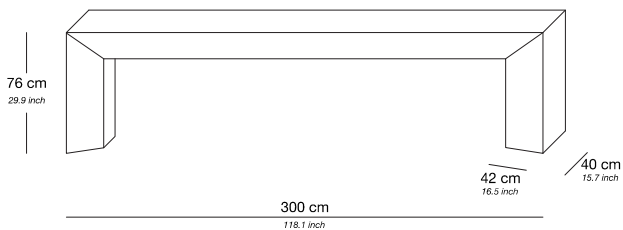

Console 300

Base / Feet / Finish	Note
Oak veneer	-
High gloss	-
Metallic lacquer	-
Macassar / zebrano black veneer	-
Complete console in marble	price upon request