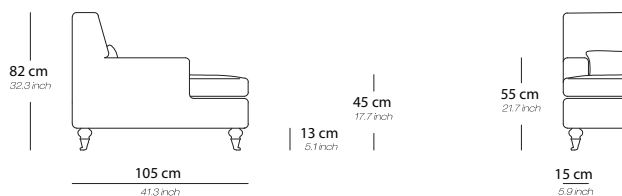

RAFFLES

PRODUCT INFORMATION - SOFAS

The Raffles product line can be tailored to fit your precise size requirements.

A digital representation of your furniture combination can be created upon request.

Frame	Solid beechwood
Frame padding	High quality polyurethane foam
Base	Pirelli webbing, polyprop high resilience foam and cold foamed polyurethane
Seat cushion(s)	Inner core in high resilience foam in latex sticks covered with 100% cotton and back cushion(s)
Back cushion(s)	100% Comforel (Marken Kugel Faser) covered with 100% cotton
Feet	Solid beechwood in dark brown or black. High gloss finish in any RAL colour upon request
Wheels	Casters in solid brass or nickel
Cover	Fixed upholstery in fabric or leather