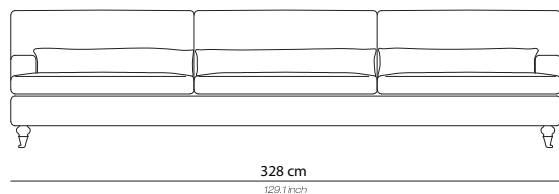

Base / Feet / Finish	Fabric (m)	Leather (m²)	Note
Solid beechwood dark brown	16,1	32,2	Choose caster wheel in solid brass or nickel
Solid beechwood black	16,1	32,2	Choose caster wheel in solid brass or nickel

Sofa 328