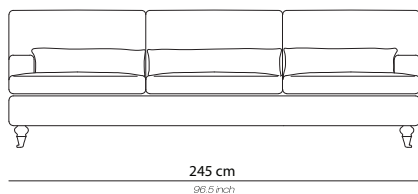

RAFFLES

PRODUCT INFORMATION - SOFAS

The Raffles product line can be tailored to fit your precise size requirements.

A digital representation of your furniture combination can be created upon request.

Frame	Solid beechwood
Frame padding	High quality polyurethane foam
Base	Pirelli webbing, polyprop high resilience foam and cold foamed polyurethane
Seat cushion(s)	Inner core in high resilience foam in latex sticks covered with 100% cotton and back cushion(s)
Back cushion(s)	100% Comforel (Marken Kugel Faser) covered with 100% cotton
Feet	Solid beechwood in dark brown or black. High gloss finish in any RAL colour upon request
Wheels	Casters in solid brass or nickel
Cover	Fixed upholstery in fabric or leather

Sofa 245

Base / Feet / Finish	Fabric (m)	Leather (m²)	Note
Solid beechwood dark brown	16,1	32,2	Choose caster wheel in solid brass or nickel
Solid beechwood black	16,1	32,2	Choose caster wheel in solid brass or nickel

Base / Feet / Finish	Fabric (m)	Leather (m²)	Note
Solid beechwood dark brown	18,5	32,2	Choose caster wheel in solid brass or nickel
Solid beechwood black	18,5	32,2	Choose caster wheel in solid brass or nickel