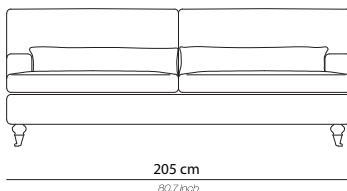

Base / Feet / Finish	Fabric (m)	Leather (m²)	Note
Solid beechwood dark brown	11,5	23	Choose caster wheel in solid brass or nickel
Solid beechwood black	11,5	23	Choose caster wheel in solid brass or nickel

Sofa 205