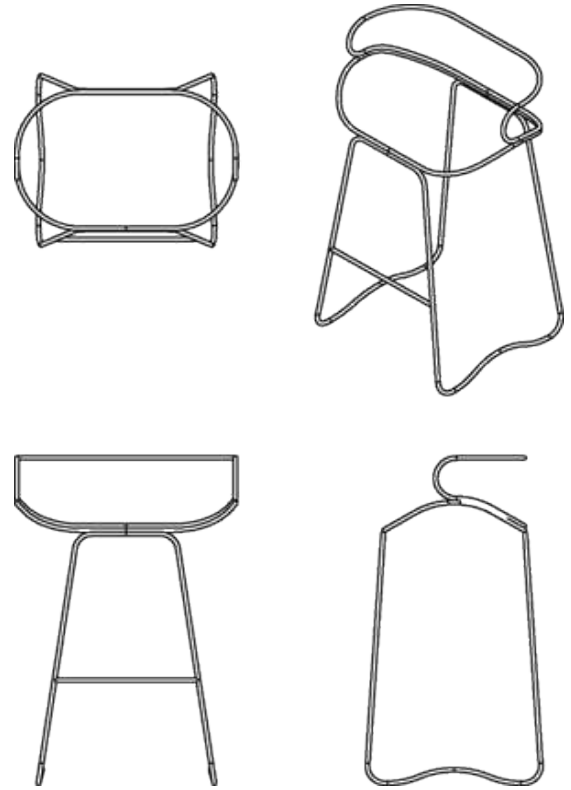

#### LEATHER COLORS

Black

Natural

Dark Brown

Navy

Cognac

The HUG bar stool is designed and conceived with a light aesthetic, the slight oscillation of the steel rod of 14 mm is complemented by the flexibility of the 3.5 mm thick leather.

## HUG COLLECTION BAR STOOL W/BACKREST 1204

Bar stool with back rest is designed and conceived with a light aesthetic, the slight oscillation of the steel rod of 14 mm is complemented by the flexibility of the 3.5 mm thick leather.