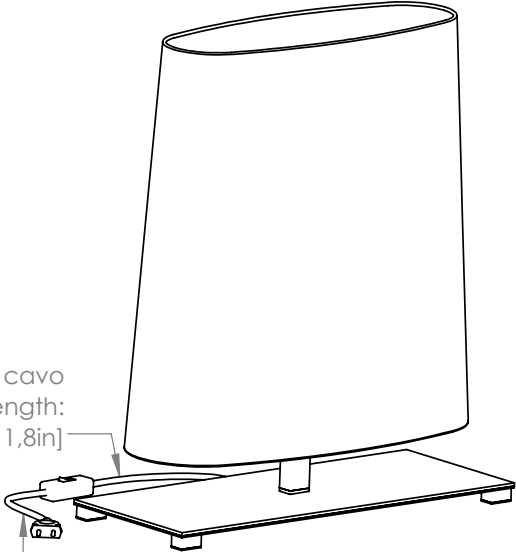

L: 300 + 2000 mm
L: 11.8 + 78.7"

USA / CABLE - SWITCH

Black fabric

TA / TA SMALL / FL
On-Off switch

L: 11.8 + 78.7"

FONTE LUMINOSA / LIGHT SOURCE

220-240V

E27 LED
Utilizzabili lampadine LED fino alla massima potenza disponibile sul mercato

Ovale

110V

E26 LED
You can use LED light bulbs of the highest available wattage

1 X E26 LED
LED light bulb

DIMMABLE

Available, on demand, dimmer switch on the cable (to use dimmable LED light bulbs only)

lunghezza cavo / cable length: 300 mm [11,8in]

lunghezza cavo / cable length: 2000 mm [78,4in]