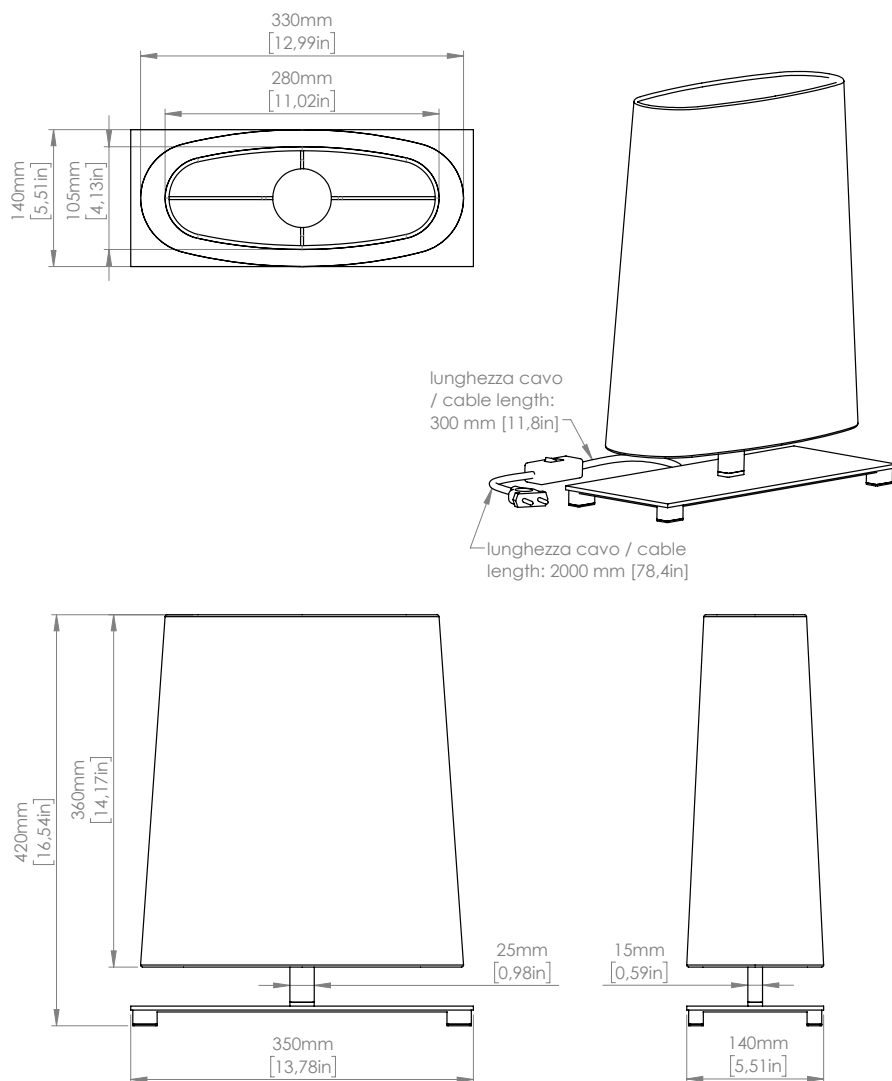

L: 300 + 2000 mm
L: 11.8 + 78.7"

USA / CABLE - SWITCH

Black fabric

TA / TA SMALL / FL
On-Off switch

L: 11.8 + 78.7"

FONTE LUMINOSA / LIGHT SOURCE

220-240V

E27 LED
Utilizzabili lampadine LED fino alla massima potenza disponibile sul mercato

Ovale

110V

E26 LED
You can use LED light bulbs of the highest available wattage

1 X E26 LED
LED light bulb

DIMMABLE

Available, on demand, dimmer switch on the cable (to use dimmable LED light bulbs only)

lunghezza cavo / cable length: 300 mm [11,8in]

lunghezza cavo / cable length: 2000 mm [78,4in]