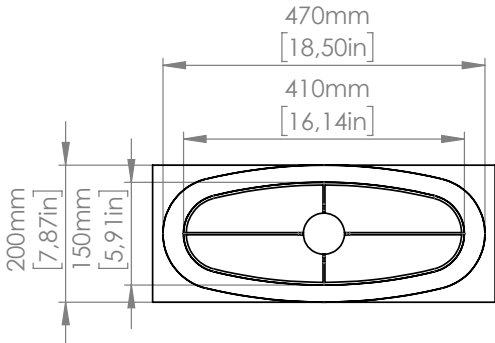

L: 300 + 2000 mm
L: 11.8 + 78.7"

USA / CABLE - SWITCH

Black fabric

TA / TA SMALL / FL
On-Off switch

L: 11.8 + 78.7"

FONTE LUMINOSA / LIGHT SOURCE

220-240V

E27 LED
Utilizzabili lampadine LED fino alla massima potenza disponibile sul mercato

Ovale

110V

E26 LED
You can use LED light bulbs of the highest available wattage

1 X E26 LED
LED light bulb

DIMMABLE

Available, on demand, dimmer switch on the cable (to use dimmable LED light bulbs only)

lunghezza cavo / cable length: 300 mm [11,8in]

lunghezza cavo / cable length: 2000 mm [78,4in]