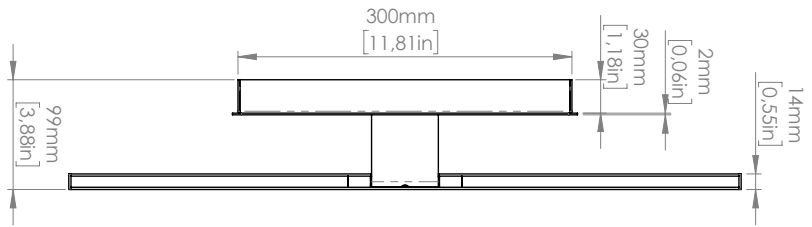

1 x 12W  
Strip LED  
Light emission: 1.500 Lm  
2.700 K; CRI: >90  
IP20

1..10V dimmable.  
Other dimming systems available on request

Copyright and/or design rights subsist in this drawing. No part of this drawing may be reproduced in any material form (including photocopying or storing in any medium electronic means, whether or not intentionally and whether or not as part or a larger publication) without the express permission of the copyright owner, Contardi Lighting S.r.l.. Further and without prejudice to the above, this drawing and all information relating thereto is confidential, and shall not be communicated to a third party without the consent of Contardi lighting srl. Contardi lighting srl asserts all rights to be identified as the author of the work and otherwise.