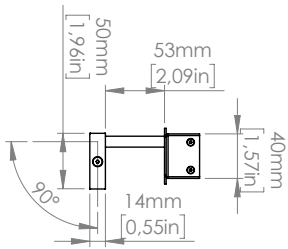

1 x 12W  
Strip LED  
Light emission: 1.500 Lm  
2.700 K; CRI: >90  
IP20

1..10V dimmable.  
Other dimming systems available on request

Copyright and/or design rights subsist in this drawing. No part of this drawing may be reproduced in any material form (including photocopying or storing in any medium electronic means, whether or not intentionally and whether or not as part or a larger publication) without the express permission of the copyright owner, Contardi Lighting S.r.l.. Further and without prejudice to the above, this drawing and all information relating thereto is confidential, and shall not be communicated to a third party without the consent of Contardi lighting srl. Contardi lighting srl asserts all rights to be identified as the author of the work and otherwise.