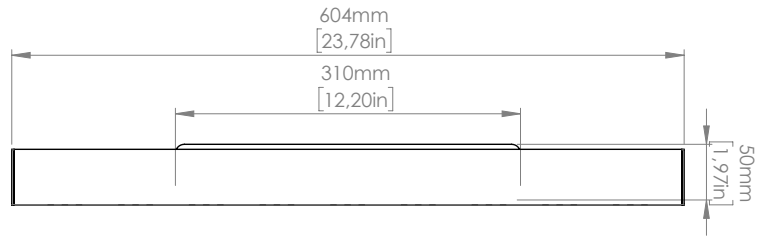

1 x 12W  
Strip LED  
Light emission: 1.500 Lm  
2.700 K; CRI: >90  
IP20

1..10V dimmable.  
Other dimming systems available on request

Copyright and/or design rights subsist in this drawing. No part of this drawing may be reproduced in any material form (including photocopying or storing in any medium electronic means, whether or not intentionally and whether or not as part or a larger publication) without the express permission of the copyright owner, Contardi Lighting S.r.l.. Further and without prejudice to the above, this drawing and all information relating thereto is confidential, and shall not be communicated to a third party without the consent of Contardi lighting srl. Contardi lighting srl asserts all rights to be identified as the author of the work and otherwise.