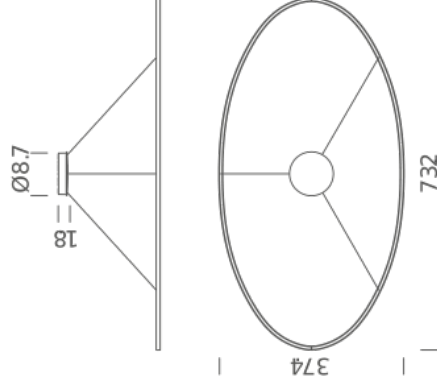

UPLIGHT | 2700K

LAMPING

Source	linear LED
Total power	85W
Emission	diffused orientable
Switching	dimmable 1-10V
Tension	120V
Color temperature	2700K
Luminous flux	4425lm (luminous output)
Typ CRI	85
Energy class	A+
IP class	20
Dimensions	73.2 x 37.4 x 8
Materials	Aluminum + PC
Notes	adjustable cable length 8.2' max; DALI version on request

Codes

ELP LW2 58
ELP LN2 58
ELP LO2 58

PACKAGE

Package 01

Certificazioni

NEMO

www.nemolighting.com

ELLISSE PENDANT MEGA - 4 / 5