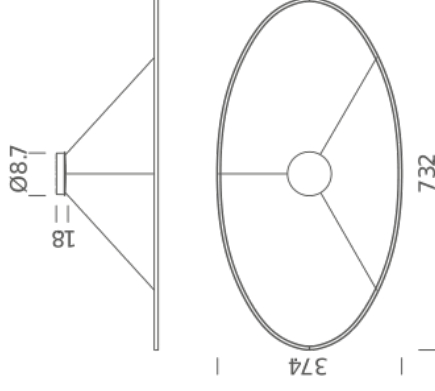

DOWNLIGHT | 2700K

LAMPING

Source	linear LED
Total power	85W
Emission	diffused orientable
Switching	dimming 1-10V
Tension	120V
Color temperature	2700K
Luminous flux	4425lm (luminous output)
Typ CRI	85
Energy class	A+
IP class	20
Dimensions	73.2 x 37.4 x 8
Materials	Aluminum + PC
Notes	adjustable cable length 8.2' max; DALI version on request

Codes

ELP LW2 59
ELP LN2 59
ELP LO2 59

PACKAGE

Package 01

Certificazioni

NEMO

www.nemolighting.com

ELLISSE PENDANT MEGA - 2 / 5