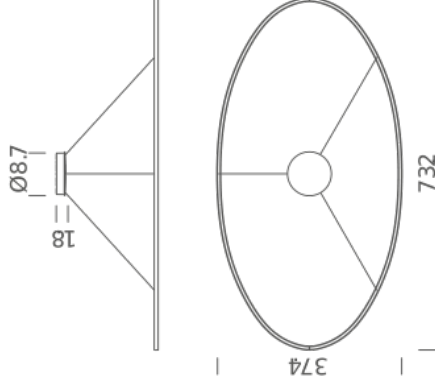

UPLIGHT | 3000K

LAMPING

Source	linear LED
Total power	85W
Emission	diffused orientable
Switching	dimming 1-10V
Tension	120V
Color temperature	3000K
Luminous flux	4425lm (luminous output)
Typ CRI	85
Energy class	A+
IP class	20
Dimensions	73.2 x 37.4 x 8
Materials	Aluminum + PC
Notes	adjustable cable length 8.2' max; DALI version on request

Codes

ELP LWW 58
ELP LNW 58
ELP LOW 58

PACKAGE

Package 01

Certificazioni

NEMO

www.nemolighting.com

ELLISSE PENDANT MEGA - 5 / 5