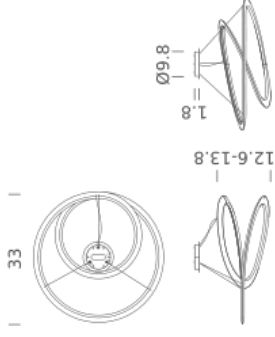

UPLIGHT | 3000K

LAMPING

Source	Linear LED
Total power	77W
Emission	diffused uplight
Switching	dimmable 1-10V
Tension	120V
Color temperature	3000K
Luminous flux	4000lm (luminous output)
Type CRI	85
Energy class	A+
IP class	20
Dimensions	33 x 33 x 13,7
Materials	Aluminum + PC
Notes	adjustable cable length 8,2' max; DALI version on request

Codes

KEM LWW 51
KEM LNN 51
KEM LOW 51

PACKAGE

Package 01

Dimension: 35,4 x 35,4 x 17,7 inches / Gross weight: 24,3 lbs

Certificazioni

NEMO

www.nemolighting.com

KEPLER MINOR - 5 / 5