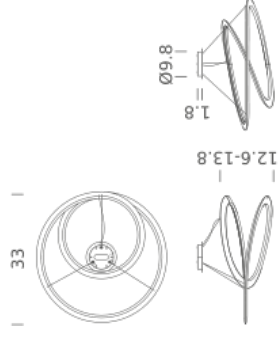

### PACKAGE

Package 01

Dimension: 35,4 x 35,4 x 17,7 inches / Gross weight: 24,3 lbs

Certificazioni

**NEMO**

[www.nemolighting.com](http://www.nemolighting.com)

KEPLER MINOR - 2 / 5

### LAMPING

Source	Linear LED
Total power	77W
Emission	diffused downlight
Switching	dimmable 1-10V
Tension	120V
Color temperature	3000K
Luminous flux	4000lm (luminous output)
Type CRI	85
Energy class	A+
IP class	20
Dimensions	33 x 33 x 13,7
Materials	Aluminum + PC
Notes	adjustable cable length 8,2' max; DALI version on request

### PACKAGE

Package 01

Dimension: 35,4 x 35,4 x 17,7 inches / Gross weight: 24,3 lbs

Certificazioni

**NEMO**

[www.nemolighting.com](http://www.nemolighting.com)

KEPLER MINOR - 3 / 5

### LAMPING

Source	Linear LED
Total power	77W
Emission	diffused uplight
Switching	dimmable, 1-10V
Tension	120V
Color temperature	2700K
Luminous flux	4000lm (luminous output)
Type CRI	85
Energy class	A+
IP class	20
Dimensions	33 x 33 x 13,7
Materials	Aluminum + PC
Notes	adjustable cable length 8,2' max; DALI version on request