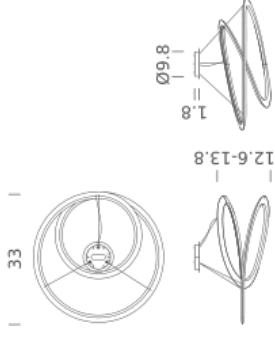

### LAMPING

Source	Linear LED
Total power	77W
Emission	diffused downlight
Switching	dimmable 1-10V
Tension	120V
Color temperature	2700K
Luminous flux	4000lm (luminous output)
Type CRI	85
Energy class	A+
IP class	20
Dimensions	33 x 33 x 13,7
Materials	Aluminum + PC
Notes	adjustable cable length 8,2' max; DALI version on request

### PACKAGE

Package 01

Dimension: 35,4 x 35,4 x 17,7 inches / Gross weight: 24,3 lbs

Certificazioni

**NEMO**

[www.nemolighting.com](http://www.nemolighting.com)

KEPLER MINOR - 2 / 5

### LAMPING

Source	Linear LED
Total power	77W
Emission	diffused downlight
Switching	dimmable 1-10V
Tension	120V
Color temperature	3000K
Luminous flux	4000lm (luminous output)
Type CRI	85
Energy class	A+
IP class	20
Dimensions	33 x 33 x 13,7
Materials	Aluminum + PC
Notes	adjustable cable length 8,2' max; DALI version on request

### PACKAGE

Package 01

Dimension: 35,4 x 35,4 x 17,7 inches / Gross weight: 24,3 lbs

Certificazioni

**NEMO**

[www.nemolighting.com](http://www.nemolighting.com)

KEPLER MINOR - 3 / 5