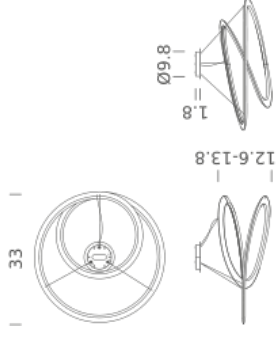

### LAMPING

Source	Linear LED
Total power	77W
Emission	diffused downlight
Switching	dimmable 1-10V
Tension	120V
Color temperature	2700K
Luminous flux	4000lm (luminous output)
Type CRI	85
Energy class	A+
IP class	20
Dimensions	33 x 33 x 13,7
Materials	Aluminum + PC
Notes	adjustable cable length 8,2' max; DALI version on request

### PACKAGE

Package 01

Dimension: 35,4 x 35,4 x 17,7 inches / Gross weight: 24,3 lbs

Certificazioni

**NEMO**

[www.nemolighting.com](http://www.nemolighting.com)

KEPLER MINOR - 2 / 5

### LAMPING

Source	Linear LED
Total power	77W
Emission	diffused downlight
Switching	dimmable 1-10V
Tension	120V
Color temperature	3000K
Luminous flux	4000lm (luminous output)
Type CRI	85
Energy class	A+
IP class	20
Dimensions	33 x 33 x 13,7
Materials	Aluminum + PC
Notes	adjustable cable length 8,2' max; DALI version on request

### PACKAGE

Package 01

Dimension: 35,4 x 35,4 x 17,7 inches / Gross weight: 24,3 lbs

Certificazioni

**NEMO**

[www.nemolighting.com](http://www.nemolighting.com)

KEPLER MINOR - 3 / 5