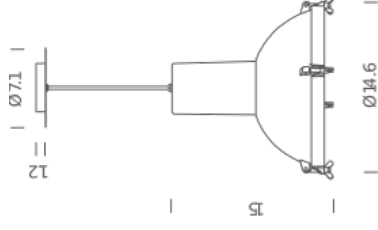

NEMO

www.nemolighting.com

PROJECTEUR 365 PENDANT - 1 / 2

E26 FLUO/LED/HALO

LAMPING

Source E26 BULB
Total power 150W
Emission DIRECT, SPOT
Switching dimmable, according to bulb
Tension 120V
IP class 20
Dimensions Ø 14,6" x 15" H
Materials aluminum + glass
Notes cable length 9,8'
Net lamp weight 7,7 lbs

Codes

PRJ EDW 51
PRJ EWS 51
PRJ EMS 51

PACKAGE

Package 01

Certificazioni

Dimension: 19,7" x 19,7" x 19,7" inches / Net weight: 11 lbs

NEMO

www.nemolighting.com