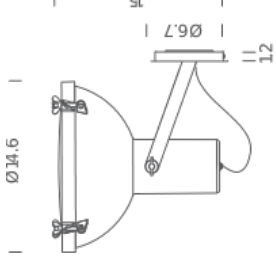

NEMO

www.nemolighting.com

PROJECTEUR 365 WALL/CEILING - 1/2

E26 FLUO/LED/HALO

LAMPING

Source E26 BULB
Total power 150W
Emission DIRECT, SPOT
Switching dimmable, according to bulb
Tension 120V
IP class 20
Dimensions Ø 14,6" x 15" H
Materials aluminum + glass
Notes orientable
Net lamp weight 7,7 lbs

Codes

PRJ EDW 3A
PRJ EWS 3A
PRJ EMS 3A

PACKAGE

Package 01

Dimension: 19,7" x 19,7" x 19,7" inches / Net weight: 11 lbs

Certificazioni

NEMO

www.nemolighting.com