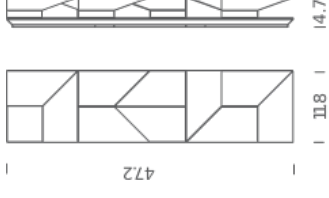

NEMO

www.nemolighting.com

WALL SHADOWS LONG - 1 / 2

LED

LAMPING

Source LED BOARD
Total power 30W
Emission DIFFUSED, INDIRECT
Switching dimmable, 1-10V
Tension 120V
Color temperature 3000K
Luminous flux 1050lm (luminous output)
Typ CRI 80
Energy class A+
IP class 20
Dimensions 11.8" x 4.7" x 47.2"
Materials aluminum
Net lamp weight 33,1 lbs

Codes

WSH LWW 34

PACKAGE

Package 01

Dimension: 53.1" x 15.7" x 9.4" inches / Net weight: 59,5 lbs

NEMO

www.nemolighting.com

WALL SHADOWS LONG - 2 / 2