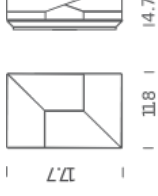

NEMO

www.nemolighting.com

WALL SHADOWS MOYEN - 1 / 2

LED

LAMPING

Source LED BOARD
Total power 11W
Emission DIFFUSED, INDIRECT
Switching dimmable, 1-10V
Tension 120V
Color temperature 3000K
Luminous flux 445lm (luminous output)
Typ CRI 80
Energy class A+
IP class 20
Dimensions 11.8" x 4.7" x 17.7"
Materials aluminum
Net lamp weight 6,6 lbs

Codes

WSH LWW 33

PACKAGE

Package 01

Dimension: 21.7" x 21.7" x 13.8" inches / Net weight: 9,9 lbs

NEMO

www.nemolighting.com

WALL SHADOWS MOYEN - 2 / 2