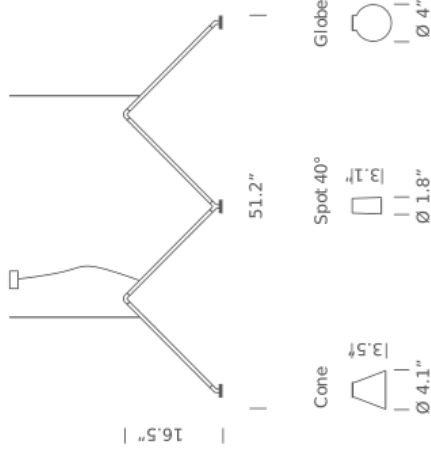

SPOT 40° | 3000K

LAMPING

Source LED spot
Total power 3 x 3,5W
Emission diffused downlight
Switching dimmable 1-10V
Tension 110/240V
Color temperature 3000K
Luminous flux 3 x 400lm (source luminous flux)
Typ CRI 90
Energy class A+
Dimensions 51,2 x 16,5
Materials aluminum + PC + ABS
Notes cable length 2m, led spot beam angle 40°

Codes

DAB LNN 52

PACKAGE

Package 01

Certificazioni

NEMO

www.nemolighting.com

DABLIU - 3 / 7