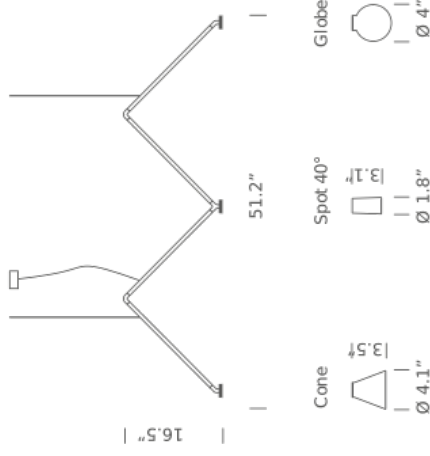

GLOBE | 3000K

LAMPING

Source LED spot
Total power 3 x 3,5W
Emission diffused downlight
Switching dimmable 1-10V
Tension 110/240V
Color temperature 3000K
Luminous flux 3 x 400lm (source luminous flux)
Typ CRI 90
Energy class A+
Dimensions 51,2 x 16,5
Materials aluminum + PC + ABS
Notes cable length 2m, led spot beam angle 40°

Codes

DAB LNN 56

PACKAGE

Package 01

Certificazioni

NEMO

www.nemolighting.com

DABLIU - 5 / 7