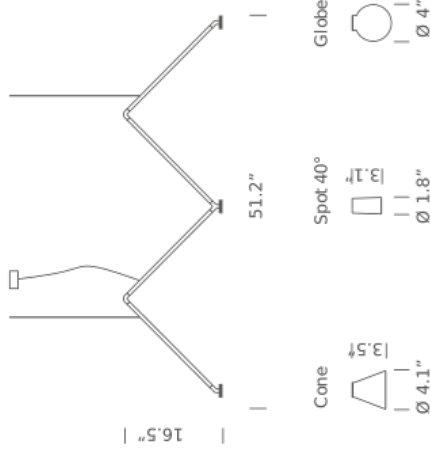

## SPOT 40° | 2700K

### LAMPING

Source  
3 x 3,5W  
Emission  
diffused downlight  
Switching  
dimmable 1-10V  
Tension  
110/240V  
Color temperature  
2700K  
Luminous flux  
3 x 400lm (source luminous flux)  
Typ CRI  
90  
Energy class  
A+  
Dimensions  
51,2 x 16,5  
Materials  
aluminum + PC + ABS  
Notes  
cable length 2m, led spot beam angle 40°  
Net lamp weight  
5 lbs

Codes  
DAB LNN 51

PACKAGE  
Package 01

Certificazioni

Dimension: 5.9 x 31.5 x 59.1 inches / Gross weight: 2,5 lbs

Structure/Diffuser  
black/black

NEMO

[www.nemolighting.com](http://www.nemolighting.com)

DABLIU - 2 / 7

### LAMPING

Source LED spot  
Total power 3 x 3,5W  
Emission diffused downlight  
Switching dimmable 1-10V  
Tension 110/240V  
Color temperature 3000K  
Luminous flux 3 x 400lm (source luminous flux)  
Typ CRI 90  
Energy class A+  
Dimensions 51,2 x 16,5  
Materials aluminum + PC + ABS  
Notes cable length 2m, led spot beam angle 40°