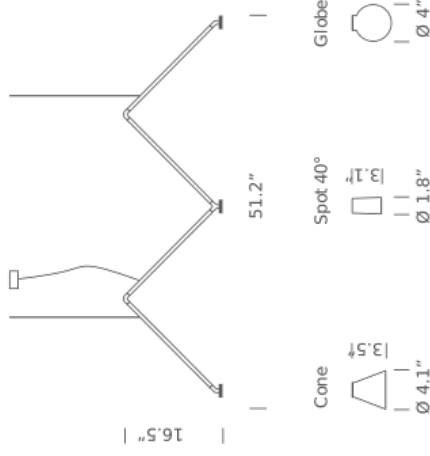

CONE | 3000K

LAMPING

Source LED diffused
Total power 3 x 3,5W
Emission indirect and diffused
Switching dimmable 1-10V
Tension 110/240V
Color temperature 3000K
Luminous flux 3 x 400lm (source luminous flux)
Typ CRI 90
Energy class A+
Dimensions 51,2 x 16,5
Materials aluminum + PC + ABS + glass
Notes cable length 2m, led diffused

Codes
DAB LNN 54

PACKAGE

Package 01

Certificazioni

NEMO

www.nemolighting.com

DABLIU - 7 / 7