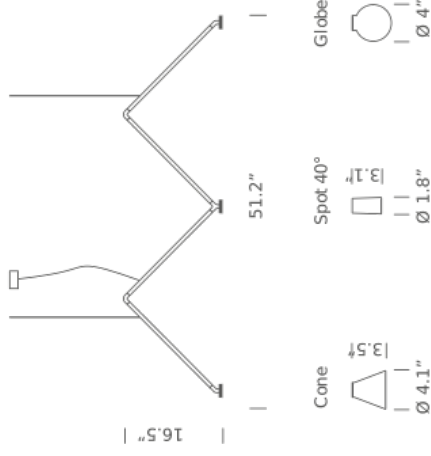

CONE | 2700K

LAMPING

Source LED diffused
Total power 3 x 3,5W
Emission indirect and diffused
Switching dimmable 1-10V
Tension 110/240V
Color temperature 2700K
Luminous flux 3 x 400lm (source luminous flux)
Typ CRI 90
Energy class A+
Dimensions 51,2 x 16,5
Materials aluminum + PC + ABS + glass
Notes cable length 2m, led diffused

Codes
DAB LNN 53

PACKAGE

Package 01

Certificazioni

NEMO

www.nemolighting.com

DABLIU - 6 / 7