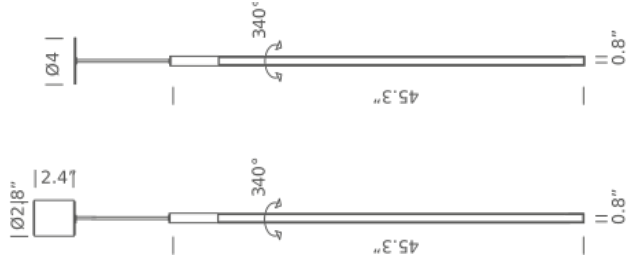

LED RECESSED 2700K

LAMPING

Source	LINEAR LED
Total power	19W
Emission	DIFFUSED, ORIENTABLE
Switching	dimnable 1-10V
Tension	120V
Color temperature	2700K
Luminous flux	1125lm (luminous output)
Type CRI	85
Energy class	A+
Materials	aluminum + pc + abs
Notes	cable length max 9.8', orientable 360°, recessed hole Ø3.1"xHmin 1.5", side emission, DALI version on request

Codes

LIN LW2 5A

PACKAGE

Package 01

Certificazioni

NEMO

www.nemolighting.com

LINESCAPES PENDANT VERTICAL - 4 / 5