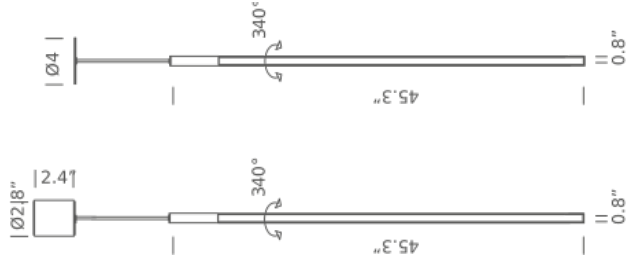

NEMO

www.nemolighting.com

LINESCAPES PENDANT VERTICAL - 1 / 5

LED 2700K

LAMPING

Source LINEAR LED
Total power 12W
Emission DIFFUSED, ORIENTABLE
Tension 120V
Color temperature 2700K
Luminous flux 475lm (luminous output)
Typ CRI 85
Energy class A+
Materials aluminum + pc + abs
Notes cable length max 9.8', orientable 360°, side emission

Codes

LIN LW2.59

PACKAGE

Package 01

Dimension: 5.9"x7.9"x51.1" inches

LED 3000K

LAMPING

Source LINEAR LED
Total power 12W
Emission DIFFUSED, ORIENTABLE
Tension 120V
Color temperature 3000K
Luminous flux 475lm (luminous output)
Typ CRI 85
Energy class A+
Materials aluminum + pc + abs
Notes cable length max 9.8', orientable 360°, side emission

Codes

LINLWW59

PACKAGE

Package 01

Dimension: 5.9"x7.9"x51.1" inches

LED RECESSED 2700K

LAMPING

Source	LINEAR LED
Total power	19W
Emission	DIFFUSED, ORIENTABLE
Switching	dimnable 1-10V
Tension	120V
Color temperature	2700K
Luminous flux	1125lm (luminous output)
Type CRI	85
Energy class	A+
Materials	aluminum + pc + abs
Notes	cable length max 9.8', orientable 360°, recessed hole Ø3.1"xHmin 1.5", side emission, DALI version on request

LED RECESSED 3000K

LAMPING

Source	LINEAR LED
Total power	19W
Emission	DIFFUSED, ORIENTABLE
Switching	dimnable 1-10V
Tension	120V
Color temperature	3000K
Luminous flux	1125lm (luminous output)
Type CRI	85
Energy class	A+
Materials	aluminum + pc + abs
Notes	cable length max 9.8', orientable 360°, recessed hole Ø3.1"xHmin 1.5", side emission, DALI version on request