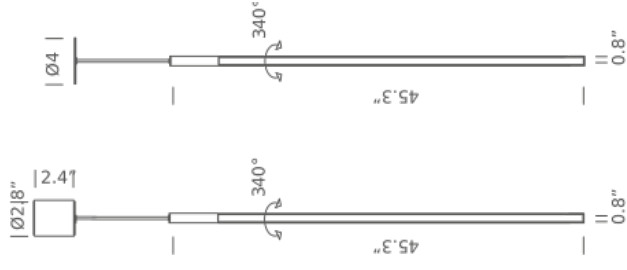

NEMO

www.nemolighting.com

LINESCAPES PENDANT VERTICAL - 1 / 5

LED 2700K

LAMPING

Source LINEAR LED
Total power 12W
Emission DIFFUSED, ORIENTABLE
Tension 120V
Color temperature 2700K
Luminous flux 475lm (luminous output)
Typ CRI 85
Energy class A+
Materials aluminum + pc + abs
Notes cable length max 9.8', orientable 360°, side emission

Codes

LIN LW2.59

PACKAGE

Package 01

Dimension: 5.9"x7.9"x51.1" inches

LED 3000K

LAMPING

Source LINEAR LED
Total power 12W
Emission DIFFUSED, ORIENTABLE
Tension 120V
Color temperature 3000K
Luminous flux 475lm (luminous output)
Typ CRI 85
Energy class A+
Materials aluminum + pc + abs
Notes cable length max 9.8', orientable 360°, side emission

Codes

LINLWW59

PACKAGE

Package 01

Dimension: 5.9"x7.9"x51.1" inches

LED RECESSED 2700K

LAMPING

Source	LINEAR LED
Total power	19W
Emission	DIFFUSED, ORIENTABLE
Switching	dimnable 1-10V
Tension	120V
Color temperature	2700K
Luminous flux	1125lm (luminous output)
Type CRI	85
Energy class	A+
Materials	aluminum + pc + abs
Notes	cable length max 9.8', orientable 360°, recessed hole Ø3.1"xHmin 1.5", side emission, DALI version on request

LED RECESSED 3000K

LAMPING

Source	LINEAR LED
Total power	19W
Emission	DIFFUSED, ORIENTABLE
Switching	dimnable 1-10V
Tension	120V
Color temperature	3000K
Luminous flux	1125lm (luminous output)
Type CRI	85
Energy class	A+
Materials	aluminum + pc + abs
Notes	cable length max 9.8', orientable 360°, recessed hole Ø3.1"xHmin 1.5", side emission, DALI version on request