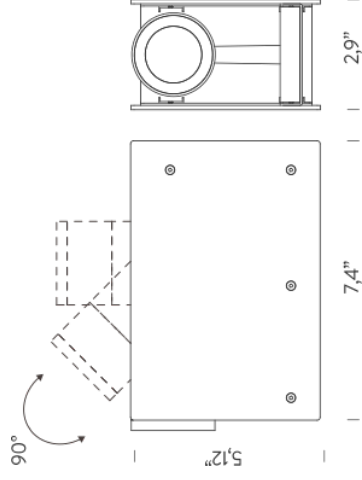

Notes driver on board, adjustable beam 15°-55°, orientable spot 90°
Net lamp weight 2,86 lbs

Codes

PLTLN211

PACKAGE

Package 01

Dimension: 9x12x5 inches / Gross weight: 3,97 lbs

3000K

LAMPING

Source LED
Total power 13W
Emission direct orientable
Switching dimm on board
Tension 110V
Color temperature 3000K
Luminous flux 900lm
Typ CRI 90
IP class 20
Dimensions 7,4x2,9x5,12

Notes driver on board, adjustable beam 15°-55°, orientable spot 90°
Net lamp weight 2,86 lbs

Codes

PLTLN311

PACKAGE

Package 01

Dimension: 9x12x5 inches / Gross weight: 3,97 lbs

NEMO

www.nemolighting.com

PLINT - 3 / 4

4000K

LAMPING

Source LED
Total power 13W
Emission direct orientable
Switching dimm on board
Tension 110V
Color temperature 4000K
Luminous flux 900lm
Typ CRI 90
IP class 20
Dimensions 7,4x2,9x5,12

Notes driver on board, adjustable beam 15°-55°, orientable spot 90°
Net lamp weight 2,86 lbs