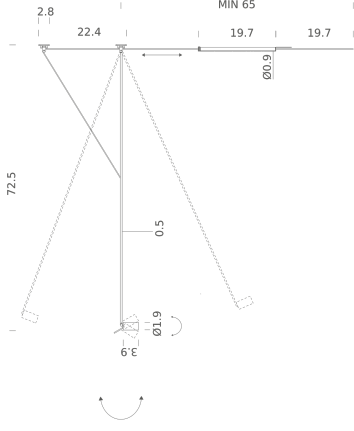

SWAN

SWAN is a dimmable LED wall lamp for direct lighting. Aluminium matte black painted structure. Arm rotation of 40° vertically, contained by a leathered counterbalance, and 180° horizontally. Its directable cylindrical head allows to flexibly orientate the light beam, with optional honeycomb filter for antiglare. Dimmer on cable.

NEMO

www.nemolighting.com

SWAN - 1 / 2

SWAN

LAMPING

Source	LED board
Total power	15W
Emission	orientable 60°
Switching	dimmable
Tension	120V
Color temperature	2700K
Luminous flux	839lm
Type CRI	90
Materials	Aluminium
Notes	cable length 3.5m, dimmer on cable, honeycomb accessory included
Net lamp weight	3,31 lbs

Codes

SWA LN2 31

PACKAGE

Package 01

Dimension: 77,17x9,05x3,94 inches / Gross weight: 5,51 lbs

NEMO

www.nemolighting.com

SWAN - 2 / 2