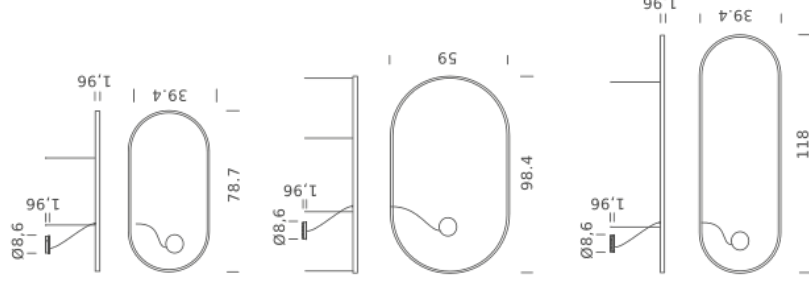

OVAL 98.4"x59" | DOWNLIGHT - 4000K

LAMPING

Source	Linear LED
Total power	97W
Emission	Diffused orientable
Switching	0-10V
Tension	110/240V
Color temperature	4000K
Luminous flux	6576lm
Type CRI	90
IP class	IP40
Dimensions	98.4"x59"x1.9"
Materials	Aluminium
Notes	Round canopy with 1 x driver WALIMLED100/24 | 1 x dimmer interface WDIMDALHP | 1 x electrical cable 16.4' | 6 x adjustable metal cable length 9.8' (including ceiling attachments). RAL 9005 black | RAL 9016 white | shipped in 4 pieces

Codes

UZRO16B25G15NBO
UZRO16B25G15NNE
UZRO16B25G15NOR

Certificazioni:

NEMO

www.nemolighting.com

ZIRKOL - O - 10 / 10