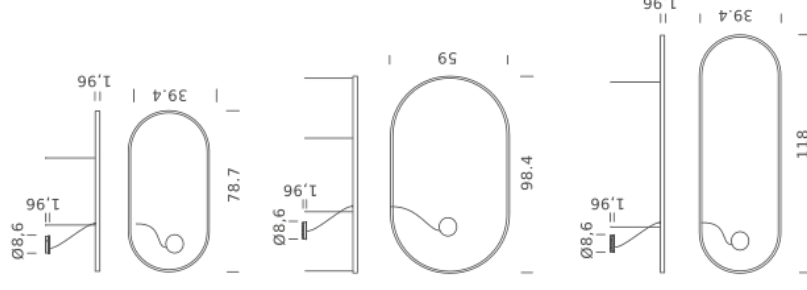

OVAL 98.4"x59" | DOWNLIGHT - 2700K

LAMPING

Source	Linear LED
Total power	97W
Emission	Diffused oriented
Switching	0-10V
Tension	110/240V
Color temperature	2700K
Luminous flux	5589lm
Type CRI	90
IP class	IP40
Dimensions	98.4"x59"x1.9"
Materials	Aluminium
Notes	Round canopy with 1 x driver WALIMLED100/24 | 1 x dimmer interface WDIMDALHP | 1 x electrical cable 16.4' | 6 x adjustable metal cable length 9.8' (including ceiling attachments). RAL 9005 black | RAL 9016 white | shipped in 4 pieces

Codes

UZRO16B25G15DBO
UZRO16B25G15DNE
UZRO16B25G15DOR

Certificazioni

NEMO

www.nemolighting.com

ZIRKOL - O - 8 / 10