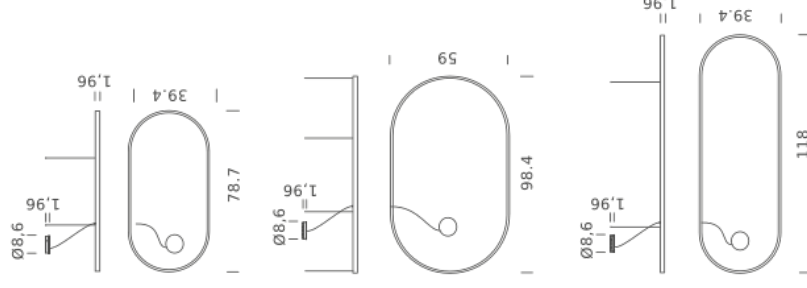

OVAL 78.7"x39.4" | DOWNLIGHT - 4000K

LAMPING

Source	Linear LED
Total power	74w
Emission	Diffused orientable
Switching	0-10V
Tension	110/240V
Color temperature	4000K
Luminous flux	5037lm
Type CRI	90
IP class	IP40
Dimensions	78.7"x39.4"x1.9"
Materials	Aluminium
Notes	Round canopy with 1 x driver WALIMLED100/24 | 1 x dimmer interface WDIMDALHP | 1 x electrical cable 16.4' | 4 x adjustable metal cable length 9.8' (including ceiling attachments). RAL 9005 black | RAL 9016 white | shipped assembled

Codes

UZRO16A20G15NBO
UZRO16A20G15NNE
UZRO16A20G15NOR

Certificazioni:

NEMO

www.nemolighting.com

ZIRKOL - O - 4 / 10