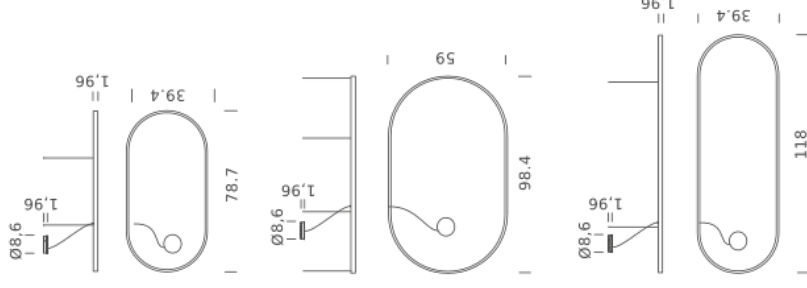

OVAL 78.7"X39.4" | DOWNLIGHT - 3000K

LAMPING

Source	Linear LED
Total power	74W
Emission	Diffused orientable
Switching	0-10V
Tension	110/240V
Color temperature	3000K
Luminous flux	4533lm
Type CRI	90
IP class	IP40
Dimensions	78.7"x39.4"x1.9"
Materials	Aluminium
Notes	Round canopy with 1 x driver WALIMLED100/24 | 1 x dimmer interface WDIMDALHP | 1 x electrical cable 16.4' | 4 x adjustable metal cable length 9.8' (including ceiling attachments). RAL 9005 black | RAL 9016 white | shipped assembled

Codes

UZRO16A20G15WBO
UZRO16A20G15WNE
UZRO16A20G15WOR

Certificazioni:

NEMO

www.nemolighting.com

ZIRKOL - O - 3 / 10