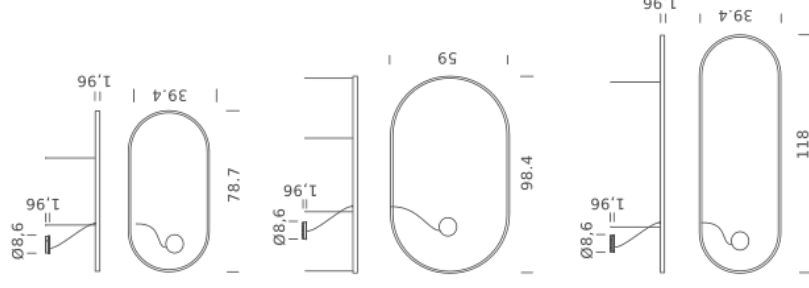

OVAL 118"X39.4" | DOWNLIGHT - 2700K

LAMPING

Source	Linear LED
Total power	98W
Emission	Diffused orientable
Switching	0-10V
Tension	110/240V
Color temperature	2700K
Luminous flux	5948lm
Type CRI	90
IP class	IP40
Dimensions	118" x 39.4" x 1.9"
Materials	Aluminum
Notes	Round canopy with 1 x driver WALIMLED100/24 | 1 x dimmer interface WDIMDALHP | 1 x electrical cable 16.4' | 4 x adjustable metal cable length 9.8' (including ceiling attachments). RAL 9005 black | RAL 9016 white | shipped assembled
Codes	UZRO16A30G15DBO UZRO16A30G15DNE UZRO16A30G15DOR

Certificazioni:

NEMO

www.nemolighting.com

ZIRKOL - O - 5 / 10