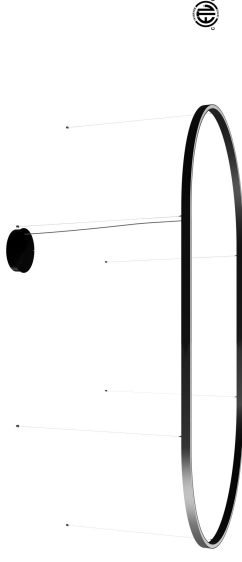

ZIRKOL – O

ZIRKOL -O is a family of oval suspension lamps suitable for general and decorative lighting.

Anodized aluminium body and opal screen for a homogeneous lighting.

Available as single direct light emission version with high flux and different colour temperatures.

Driver and dimmer interface included

NEMO

www.nemolighting.com

ZIRKOL – O - 1 / 10

OVAL 78.7"x39.4" | DOWNLIGHT - 2700K

LAMPING

Source	Linear LED
Total power	74W
Emission	Diffused orientable
Switching	0-10V
Tension	110/240V
Color temperature	2700K
Luminous flux	4282lm
Type CRI	90
IP class	IP40
Dimensions	78.7"x39.4"x1.9"
Materials	Aluminum
Notes	Round canopy with 1 x driver WALIMLED100/24 1 x dimmer interface WDIMDALHP 1 x electrical cable 16.4' 4 x adjustable metal cable length 9.8' (including ceiling attachments). RAL 9005 black RAL 9016 white shipped assembled

Source	Linear LED
Total power	74W
Emission	Diffused orientable
Switching	0-10V
Tension	110/240V
Color temperature	3000K
Luminous flux	4533lm
Type CRI	90
IP class	IP40
Dimensions	78.7"x39.4"x1.9"
Materials	Aluminium
Notes	Round canopy with 1 x driver WALIMLED100/24 1 x dimmer interface WDIMDALHP 1 x electrical cable 16.4' 4 x adjustable metal cable length 9.8' (including ceiling attachments). RAL 9005 black RAL 9016 white shipped assembled

Source	Linear LED
Total power	74w
Emission	Diffused orientable
Switching	0-10V
Tension	110/240V
Color temperature	4000K
Luminous flux	5037lm
Type CRI	90
IP class	IP40
Dimensions	78.7"x39.4"x1.9"
Materials	Aluminium
Notes	Round canopy with 1 x driver WALIMLED100/24 1 x dimmer interface WDIMDALHP 1 x electrical cable 16.4' 4 x adjustable metal cable length 9.8' (including ceiling attachments). RAL 9005 black RAL 9016 white shipped assembled