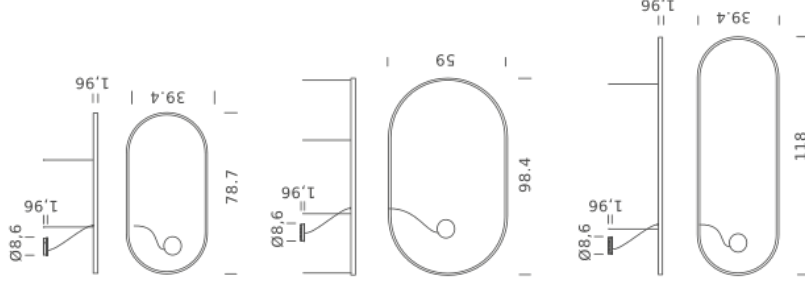

OVAL 78.7"x39.4" | DOWNLIGHT - 2700K

LAMPING

Source	Linear LED
Total power	74W
Emission	Diffused orientable
Switching	0-10V
Tension	110/240V
Color temperature	2700K
Luminous flux	4282lm
Type CRI	90
IP class	IP40
Dimensions	78.7"x39.4"x1.9"
Materials	Aluminum
Notes	Round canopy with 1 x driver WALIMLED100/24 | 1 x dimmer interface WDIMDALHP | 1 x electrical cable 16.4' | 4 x adjustable metal cable length 9.8' (including ceiling attachments). RAL 9005 black | RAL 9016 white | shipped assembled

Codes

UZRO16A20G15DBO
UZRO16A20G15DNE
UZRO16A20G15DOR

Certificazioni:

NEMO

www.nemolighting.com

ZIRKOL - O - 2 / 10