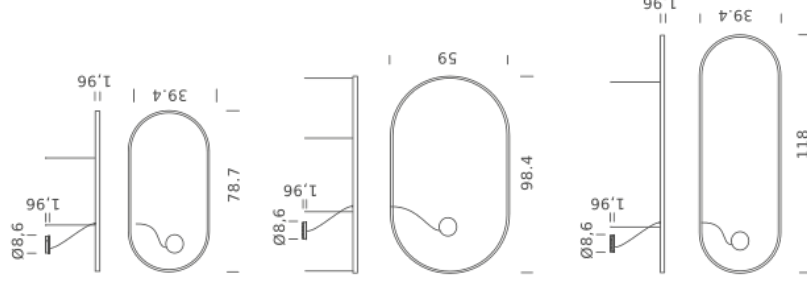

OVAL 98.4"x59" | DOWNLIGHT - 3000K

LAMPING

Source	Linear LED
Total power	97W
Emission	Diffused orientable
Switching	0-10V
Tension	110/240V
Color temperature	3000K
Luminous flux	5918lm
Type CRI	90
IP class	IP40
Dimensions	98.4"x59"x1.9"
Materials	Aluminium
Notes	Round canopy with 1 x driver WALIMLED100/24 | 1 x dimmer interface WDIMDALHP | 1 x electrical cable 16.4' | 6 x adjustable metal cable length 9.8' (including ceiling attachments). RAL 9005 black | RAL 9016 white | shipped in 4 pieces

Codes

UZRO16B25G15WBO
UZRO16B25G15WNE
UZRO16B25G15WOR

Certificazioni:

NEMO

www.nemolighting.com

ZIRKOL - O - 9 / 10