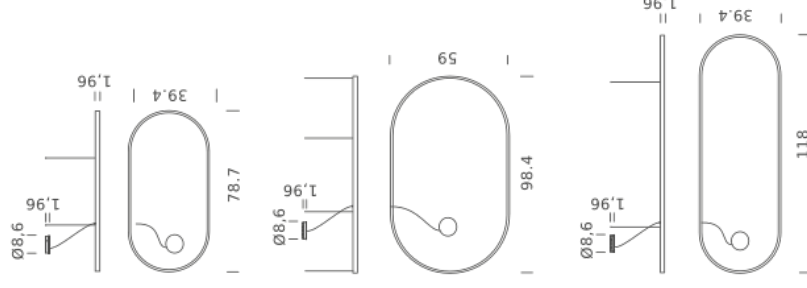

OVAL 118"X39.4" | DOWNLIGHT - 3000K

LAMPING

Source	Linear LED
Total power	98W
Emission	Diffused orientable
Switching	0-10V
Tension	110/240V
Color temperature	3000K
Luminous flux	6297lm
Typ CRI	90
IP class	IP40
Dimensions	118" x 39.4" x 1.9"
Materials	Aluminum
Notes	Round canopy with 1 x driver WALIMLED100/24 | 1 x dimmer interface WDIMDALHP | 1 x electrical cable 16.4' | 4 x adjustable metal cable length 9.8' (including ceiling attachments). RAL 9005 black | RAL 9016 white | shipped assembled

Codes

UZRO16A30G15WBO
UZRO16A30G15WNE
UZRO16A30G15WOR

Certificazioni:

NEMO

www.nemolighting.com

ZIRKOL - O - 6 / 10