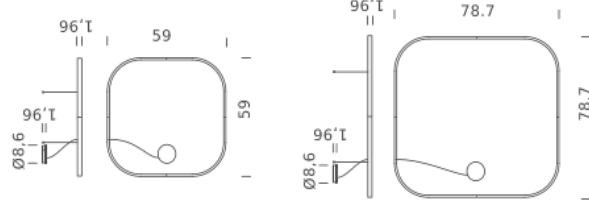

Certificazioni:

NEMO

www.nemolighting.com

ZIRKOL - S - 3 / 7

SQUARE 59"x59" | DOWNLIGHT - 4000K

LAMPING

Source	Linear LED
Total power	77W
Emission	Diffused orientable
Switching	0-10V
Tension	110/240V
Color temperature	4000K
Luminous flux	5214lm
Type CRI	90
IP class	IP40
Dimensions	59"x59"x1,9"
Materials	Aluminum
Notes	Round canopy with 1 x driver WALIMLED100/24 1 x dimmer interface WDIMDALHP 1 x electrical cable 16.4' 4 x adjustable metal cable length 9.8' (including ceiling attachments). RAL 9005 black RAL 9016 white shipped assembled
Codes	UZRQ1606G15NBO UZRQ1606G15NNE UZRQ1606G15NOR

Certificazioni:

NEMO

www.nemolighting.com

ZIRKOL - S - 4 / 7

SQUARE 78.7"X78.7" | DOWNLIGHT - 2700K

LAMPING

Source	Linear LED
Total power	100W
Emission	Diffused orientable
Switching	0-10V
Tension	110/240V
Color temperature	2700K
Luminous flux	6098lm
Type CRI	90
IP class	IP40
Dimensions	78.7" x 78.7" x 1.9"
Materials	Aluminum
Notes	Round canopy with 1 x driver WALIMLED100/24 1 x dimmer interface WDIMDALHP 1 x electrical cable 16.4' 4 x adjustable metal cable length 9.8' (including ceiling attachments). RAL 9005 black RAL 9016 white shipped assembled
Codes	Structure matt white matt black matt gold
	UZRQ1608G15DBO UZRQ1608G15DNE UZRQ1608G15DOR

Certificazioni:

NEMO

www.nemolighting.com

ZIRKOL - S - 5 / 7

SQUARE 78.7"x78.7" | DOWNLIGHT - 3000K

LAMPING

Source	Linear LED
Total power	100W
Emission	Diffused orientable
Switching	0-10V
Tension	110/240V
Color temperature	3000K
Luminous flux	6456lm
Type CRI	90
IP class	IP40
Dimensions	78.7" x 78.7" x 1.9"
Materials	Aluminum
Notes	Round canopy with 1 x driver WALIMLED100/24 1 x dimmer interface WDIMDALHP 1 x electrical cable 16.4' 4 x adjustable metal cable length 9.8' (including ceiling attachments). RAL 9005 black RAL 9016 white shipped assembled
Codes	<p>UZRQ1608G15WBO UZRQ1608G15WNE UZRQ1608G15WOR</p>
Structure	<p>matt white matt black matt gold</p>