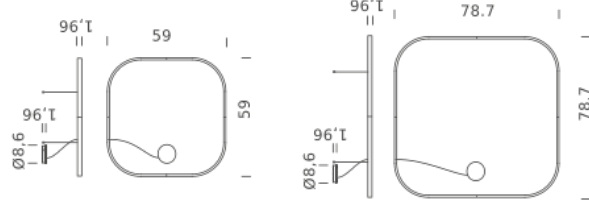

Certificazioni:

NEMO

www.nemolighting.com

ZIRKOL - S - 4 / 7

SQUARE 78.7"X78.7" | DOWNLIGHT - 2700K

LAMPING

Source	Linear LED
Total power	100W
Emission	Diffused orientable
Switching	0-10V
Tension	110/240V
Color temperature	2700K
Luminous flux	6098lm
Type CRI	90
IP class	IP40
Dimensions	78.7" x 78.7" x 1.9"
Materials	Aluminum
Notes	Round canopy with 1 x driver WALIMLED100/24 1 x dimmer interface WDIMDALHP 1 x electrical cable 16.4' 4 x adjustable metal cable length 9.8' (including ceiling attachments). RAL 9005 black RAL 9016 white shipped assembled
Codes	Structure matt white matt black matt gold
	UZRQ1608G15DBO UZRQ1608G15DNE UZRQ1608G15DOR

Certificazioni:

NEMO

www.nemolighting.com

ZIRKOL - S - 5 / 7

SQUARE 78.7"x78.7" | DOWNLIGHT - 3000K

LAMPING

Source	Linear LED
Total power	100W
Emission	Diffused orientable
Switching	0-10V
Tension	110/240V
Color temperature	3000K
Luminous flux	6456lm
Type CRI	90
IP class	IP40
Dimensions	78.7" x 78.7" x 1.9"
Materials	Aluminum
Notes	Round canopy with 1 x driver WALIMLED100/24 1 x dimmer interface WDIMDALHP 1 x electrical cable 16.4' 4 x adjustable metal cable length 9.8' (including ceiling attachments). RAL 9005 black RAL 9016 white shipped assembled
Codes	<p>UZRQ1608G15WBO UZRQ1608G15WNE UZRQ1608G15WOR</p>
Structure	<p>matt white matt black matt gold</p>

Certificazioni:

NEMO

www.nemolighting.com

ZIRKOL - S - 6/17

SQUARE 78.7"X78.7" | DOWNLIGHT - 4000K

LAMPING

Source	Linear LED
Total power	100W
Emission	Diffused orientable
Switching	0-10V
Tension	110/240V
Color temperature	4000K
Luminous flux	7174lm
Type CRI	90
IP class	IP40
Dimensions	78.7" x 78.7" x 1.9"
Materials	Aluminum
Notes	Round canopy with 1 x driver WALIMLED100/24 1 x dimmer interface WDIMDALHP 1 x electrical cable 16.4' 4 x adjustable metal cable length 9.8' (including ceiling attachments). RAL 9005 black RAL 9016 white shipped assembled
Codes	UZRQ1608G15NBO UZRQ1608G15NNE UZRQ1608G15NOR