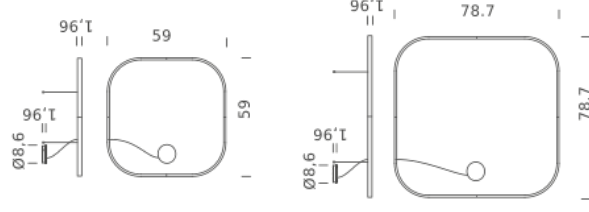

Driver and dimmer interface included.

NEMO

www.nemolighting.com

ZIRKOL – S - 1/7

SQUARE 59"X59" | DOWNLIGHT - 2700K

LAMPING

Source	Linear LED
Total power	77W
Emission	Diffused oriented
Switching	0-10V
Tension	110/240V
Color temperature	2700K
Luminous flux	4432lm
Type CRI	90
IP class	IP40
Dimensions	59" x 59" x 1.9"
Materials	Aluminum
Notes	Round canopy with 1 x driver WALIMLED100/24 1 x dimmer interface WDIMDALHP 1 x electrical cable 16.4' 4 x adjustable metal cable length 9.8' (including ceiling attachments). RAL 9005 black RAL 9016 white shipped assembled
Codes	UZRQ1606G15D BO UZRQ1606G15D NE UZRQ1606G15D OR
Certificazioni	 Intertek

NEMO

www.nemolighting.com

ZIRKOL - S - 2/17

SQUARE 59"X59" | DOWNLIGHT - 3000K

LAMPING

Source	Linear LED
Total power	77W
Emission	Diffused orientable
Switching	0-10V
Tension	110/240V
Color temperature	3000K
Luminous flux	4692lm
Type CRI	90
IP class	IP40
Dimensions	59" x 59" x 1.9"
Materials	Aluminum
Notes	Round canopy with 1 x driver WALIMLED100/24 1 x dimmer interface WDIMDALHP 1 x electrical cable 16.4' 4 x adjustable metal cable length 9.8' (including ceiling attachments). RAL 9005 black RAL 9016 white shipped assembled
Codes	UZRQ1606G15WBO UZRQ1606G15WNE UZRQ1606G15WOR

Certificazioni:

NEMO

www.nemolighting.com

ZIRKOL - S - 3 / 7

SQUARE 59"x59" | DOWNLIGHT - 4000K

LAMPING

Source	Linear LED
Total power	77W
Emission	Diffused orientable
Switching	0-10V
Tension	110/240V
Color temperature	4000K
Luminous flux	5214lm
Type CRI	90
IP class	IP40
Dimensions	59"x59"x1,9"
Materials	Aluminum
Notes	Round canopy with 1 x driver WALIMLED100/24 1 x dimmer interface WDIMDALHP 1 x electrical cable 16.4' 4 x adjustable metal cable length 9.8' (including ceiling attachments). RAL 9005 black RAL 9016 white shipped assembled
Codes	UZRQ1606G15NBO UZRQ1606G15NNE UZRQ1606G15NOR