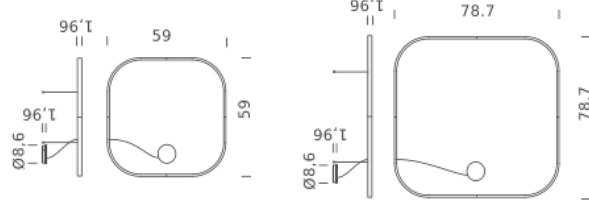

NEMO

www.nemolighting.com

ZIRKOL - S - 2/17

SQUARE 59"X59" | DOWNLIGHT - 3000K

LAMPING

Source	Linear LED
Total power	77W
Emission	Diffused orientable
Switching	0-10V
Tension	110/240V
Color temperature	3000K
Luminous flux	4692lm
Type CRI	90
IP class	IP40
Dimensions	59" x 59" x 1.9"
Materials	Aluminum
Notes	Round canopy with 1 x driver WALIMLED100/24 1 x dimmer interface WDIMDALHP 1 x electrical cable 16.4' 4 x adjustable metal cable length 9.8' (including ceiling attachments). RAL 9005 black RAL 9016 white shipped assembled
Codes	UZRQ1606G15WBO UZRQ1606G15WNE UZRQ1606G15WOR

Certificazioni:

NEMO

www.nemolighting.com

ZIRKOL - S - 3 / 7

SQUARE 59"x59" | DOWNLIGHT - 4000K

LAMPING

Source	Linear LED
Total power	77W
Emission	Diffused orientable
Switching	0-10V
Tension	110/240V
Color temperature	4000K
Luminous flux	5214lm
Type CRI	90
IP class	IP40
Dimensions	59"x59"x1,9"
Materials	Aluminum
Notes	Round canopy with 1 x driver WALIMLED100/24 1 x dimmer interface WDIMDALHP 1 x electrical cable 16.4' 4 x adjustable metal cable length 9.8' (including ceiling attachments). RAL 9005 black RAL 9016 white shipped assembled
Codes	UZRQ1606G15NBO UZRQ1606G15NNE UZRQ1606G15NOR

Certificazioni:

NEMO

www.nemolighting.com

ZIRKOL - S - 4 / 7

SQUARE 78.7"X78.7" | DOWNLIGHT - 2700K

LAMPING

Source	Linear LED
Total power	100W
Emission	Diffused orientable
Switching	0-10V
Tension	110/240V
Color temperature	2700K
Luminous flux	6098lm
Type CRI	90
IP class	IP40
Dimensions	78.7" x 78.7" x 1.9"
Materials	Aluminum
Notes	Round canopy with 1 x driver WALIMLED100/24 1 x dimmer interface WDIMDALHP 1 x electrical cable 16.4' 4 x adjustable metal cable length 9.8' (including ceiling attachments). RAL 9005 black RAL 9016 white shipped assembled
Codes	Structure matt white matt black matt gold
	UZRQ1608G15DBO UZRQ1608G15DNE UZRQ1608G15DOR