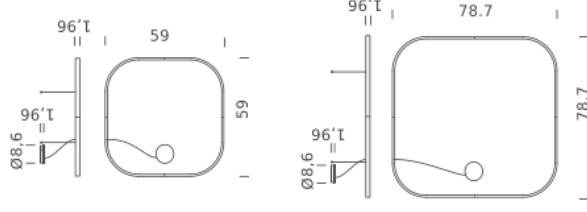

Driver and dimmer interface included.

NEMO

www.nemolighting.com

ZIRKOL – S - 1/7

SQUARE 59"X59" | DOWNLIGHT - 2700K

LAMPING

Source	Linear LED
Total power	77W
Emission	Diffused oriented
Switching	0-10V
Tension	110/240V
Color temperature	2700K
Luminous flux	4432lm
Type CRI	90
IP class	IP40
Dimensions	59" x 59" x 1.9"
Materials	Aluminum
Notes	Round canopy with 1 x driver WALIMLED100/24 1 x dimmer interface WDIMDALHP 1 x electrical cable 16.4' 4 x adjustable metal cable length 9.8' (including ceiling attachments). RAL 9005 black RAL 9016 white shipped assembled
Codes	UZRQ1606G15D BO UZRQ1606G15D NE UZRQ1606G15D OR
Certificazioni	 Intertek

NEMO

www.nemolighting.com

ZIRKOL - S - 2/17

SQUARE 59"X59" | DOWNLIGHT - 3000K

LAMPING

Source	Linear LED
Total power	77W
Emission	Diffused orientable
Switching	0-10V
Tension	110/240V
Color temperature	3000K
Luminous flux	4692lm
Type CRI	90
IP class	IP40
Dimensions	59" x 59" x 1.9"
Materials	Aluminum
Notes	Round canopy with 1 x driver WALIMLED100/24 1 x dimmer interface WDIMDALHP 1 x electrical cable 16.4' 4 x adjustable metal cable length 9.8' (including ceiling attachments). RAL 9005 black RAL 9016 white shipped assembled
Codes	UZRQ1606G15WBO UZRQ1606G15WNE UZRQ1606G15WOR

Certificazioni:

NEMO

www.nemolighting.com

ZIRKOL - S - 3 / 7

SQUARE 59"x59" | DOWNLIGHT - 4000K

LAMPING

Source	Linear LED
Total power	77W
Emission	Diffused orientable
Switching	0-10V
Tension	110/240V
Color temperature	4000K
Luminous flux	5214lm
Type CRI	90
IP class	IP40
Dimensions	59"x59"x1,9"
Materials	Aluminum
Notes	Round canopy with 1 x driver WALIMLED100/24 1 x dimmer interface WDIMDALHP 1 x electrical cable 16.4' 4 x adjustable metal cable length 9.8' (including ceiling attachments). RAL 9005 black RAL 9016 white shipped assembled
Codes	UZRQ1606G15NBO UZRQ1606G15NNE UZRQ1606G15NOR